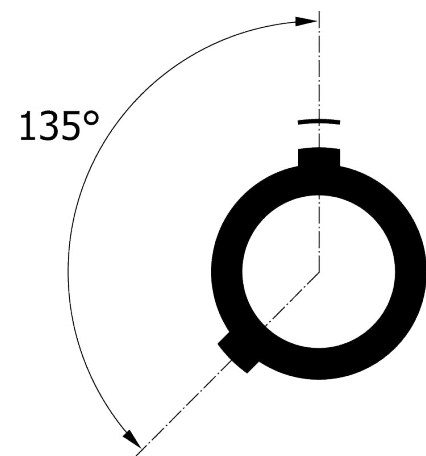

All dimensions are in millimeters (mm)

Alignment Key
Front View

Insert Configuration
Rear View

Note:

1) This picture is generic and for illustrative purposes only, and may show different keying, materials, colour, finish, and contact configuration. Minor shape or feature variations to actual item may be present.