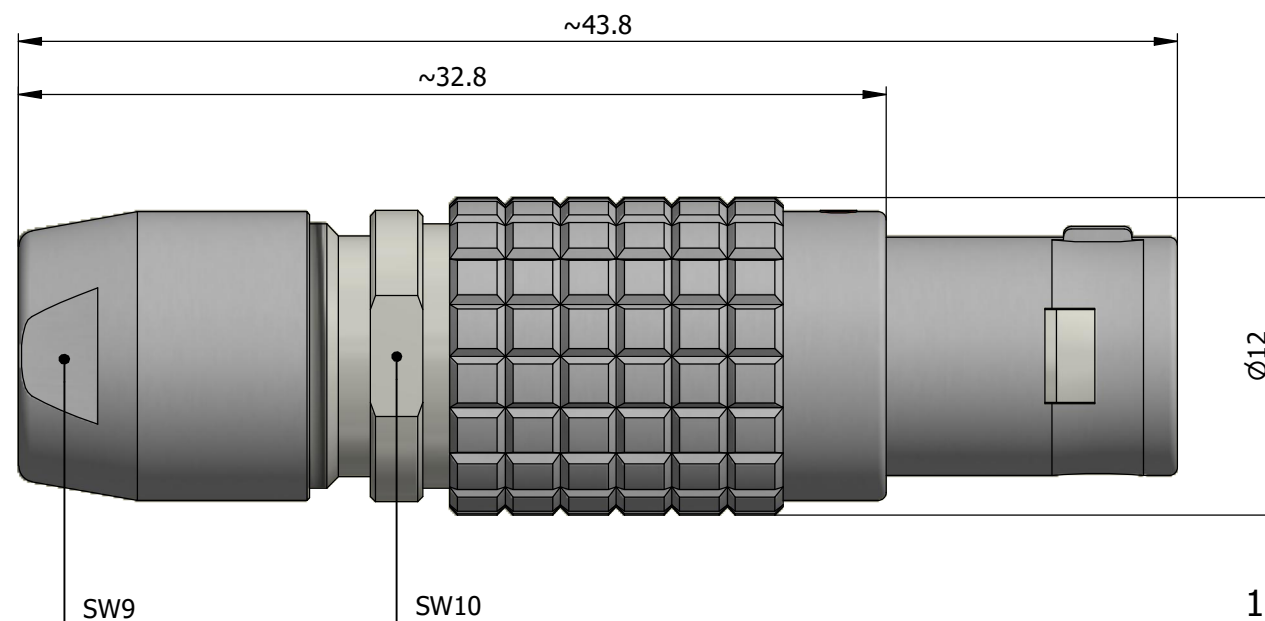

All dimensions are in millimeters (mm)

Alignment Key
Front View

Insert Configuration
Rear View

Note:

1) This picture is generic and for illustrative purposes only, and may show different keying, materials, colour, finish, and contact configuration. Minor shape or feature variations to actual item may be present.

All additional information are documented on the datasheet (See below link or QR Code)
www.lemo.com/pdf/FGD.1B.304.CLAD76.pdf

Model	Alignment Key	Series	Insert Config.	Housing	Insulator	Contact	Collet Type	Cable Ø	Variant
FGD	.1B	.304	.CLAD76						