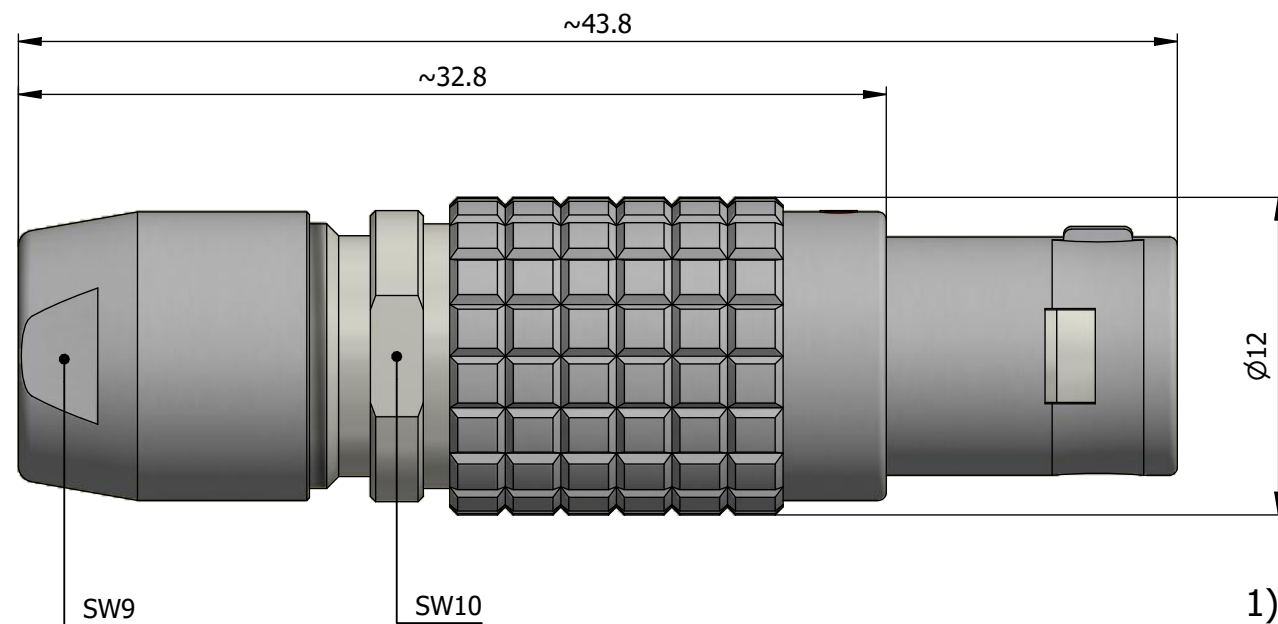

All dimensions are in millimeters (mm)

Alignment Key
Front View

Insert Configuration
Rear View

Note:

1) This picture is generic and for illustrative purposes only, and may show different keying, materials, colour, finish, and contact configuration. Minor shape or feature variations to actual item may be present.

All additional information are documented on the datasheet (See below link or QR Code)
www.lemo.com/pdf/FGD.1B.308.CLAD76.pdf

Model	Alignment Key	Series	Insert Config.	Housing	Insulator	Contact	Collet Type	Cable Ø	Variant
FGD	.1B	.308	.CLAD76						