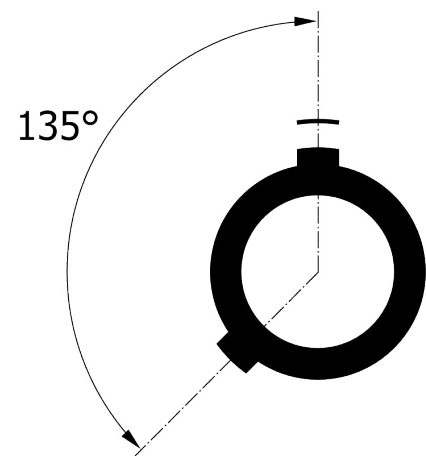

All dimensions are in millimeters (mm)

Alignment Key
Front View

Insert Configuration
Rear View

Note:

1) This picture is generic and for illustrative purposes only, and may show different keying, materials, colour, finish, and contact configuration. Minor shape or feature variations to actual item may be present.

All additional information are documented on the datasheet (See below link or QR Code)
www.lemo.com/pdf/FGD.1B.308.CLAD76.pdf

Model	Alignment Key	Series	Insert Config.	Housing	Insulator	Contact	Collet Type	Cable Ø	Variant
FGD	.1B	.308	.CLAD76						