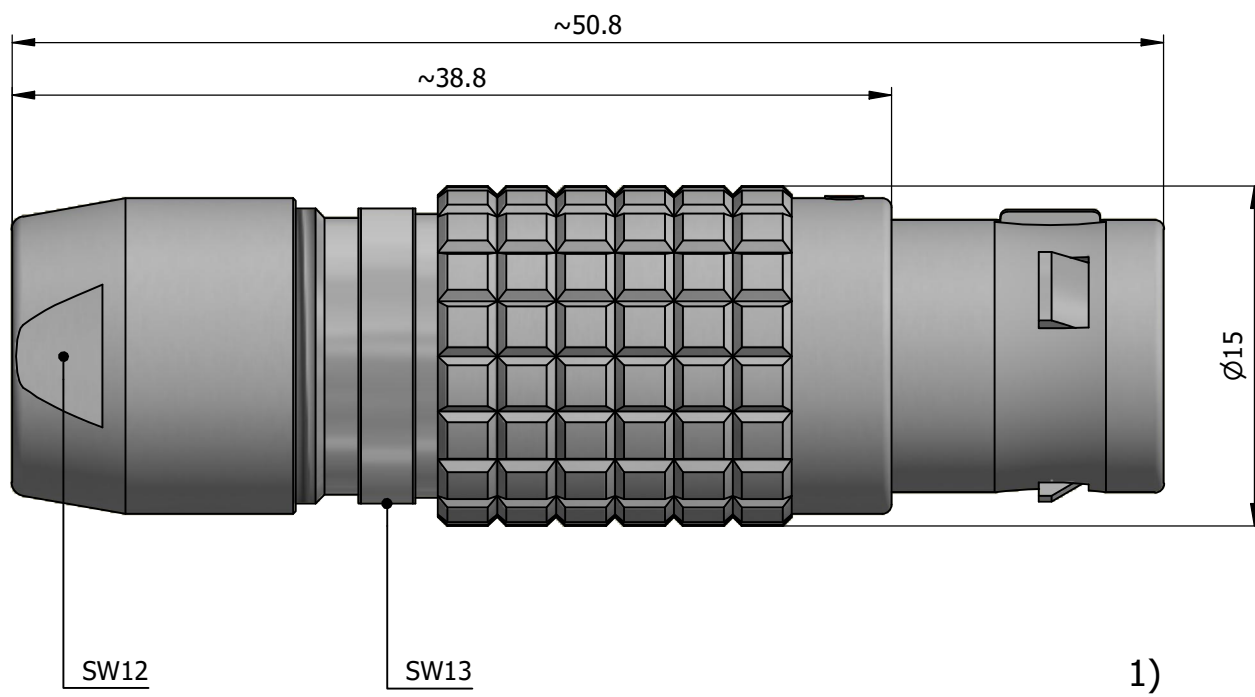

All dimensions are in millimeters (mm)

Alignment Key  
Front View

Insert Configuration  
Rear View

**Note:**

1) This picture is generic and for illustrative purposes only, and may show different keying, materials, colour, finish, and contact configuration. Minor shape or feature variations to actual item may be present.

All additional information are documented on the datasheet (See below link or QR Code)  
[www.lemo.com/pdf/FGD.2B.306.CLAD52.pdf](http://www.lemo.com/pdf/FGD.2B.306.CLAD52.pdf)

Model	Alignment Key	Series	Insert Config.	Housing	Insulator	Contact	Collet Type	Cable Ø	Variant
FGD	.2B	.306	.CLAD52						