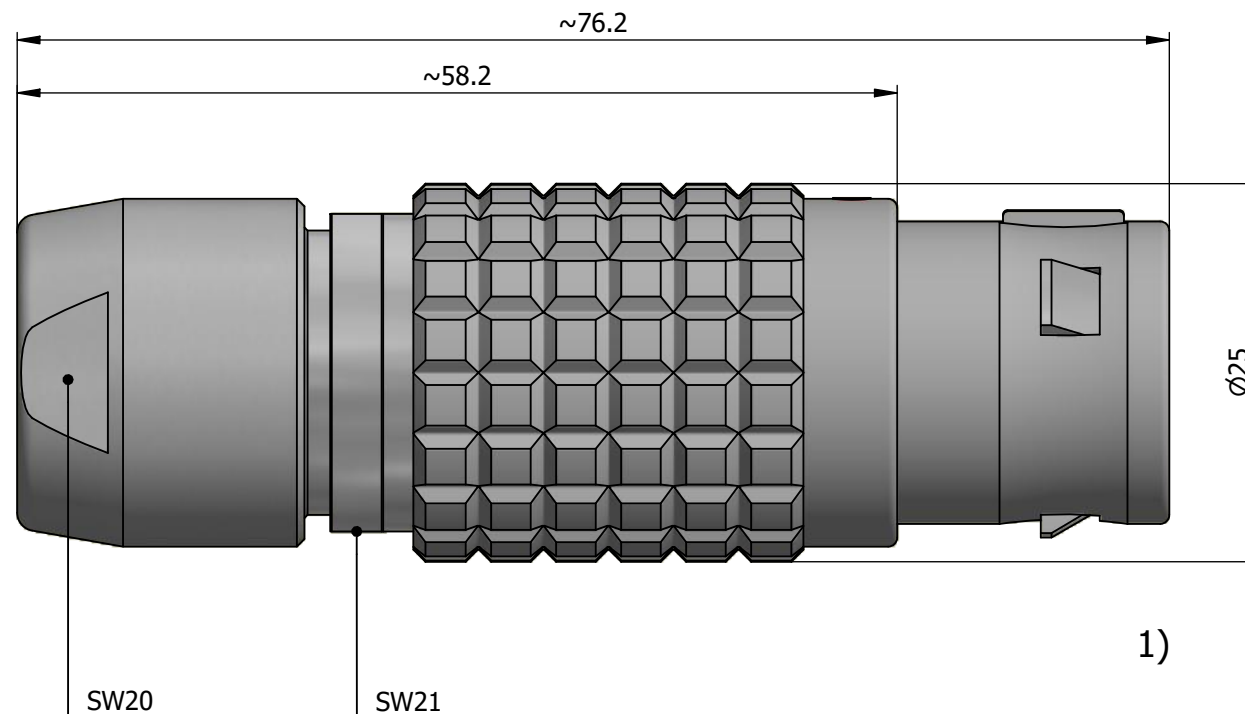

All dimensions are in millimeters (mm)

Alignment Key
Front View

Insert Configuration
Rear View

Note:

1) This picture is generic and for illustrative purposes only, and may show different keying, materials, colour, finish, and contact configuration. Minor shape or feature variations to actual item may be present.

All additional information are documented on the datasheet (See below link or QR Code)
www.lemo.com/pdf/FGD.4B.320.CLAD13.pdf

| | | | | | | | | | |
|-------|---------------|--------|----------------|---------|-----------|---------|-------------|--------------|---------|
| Model | Alignment Key | Series | Insert Config. | Housing | Insulator | Contact | Collet Type | Cable ϕ | Variant |
| FGD | .4B | .320 | .CLAD | 13 | | | | | |