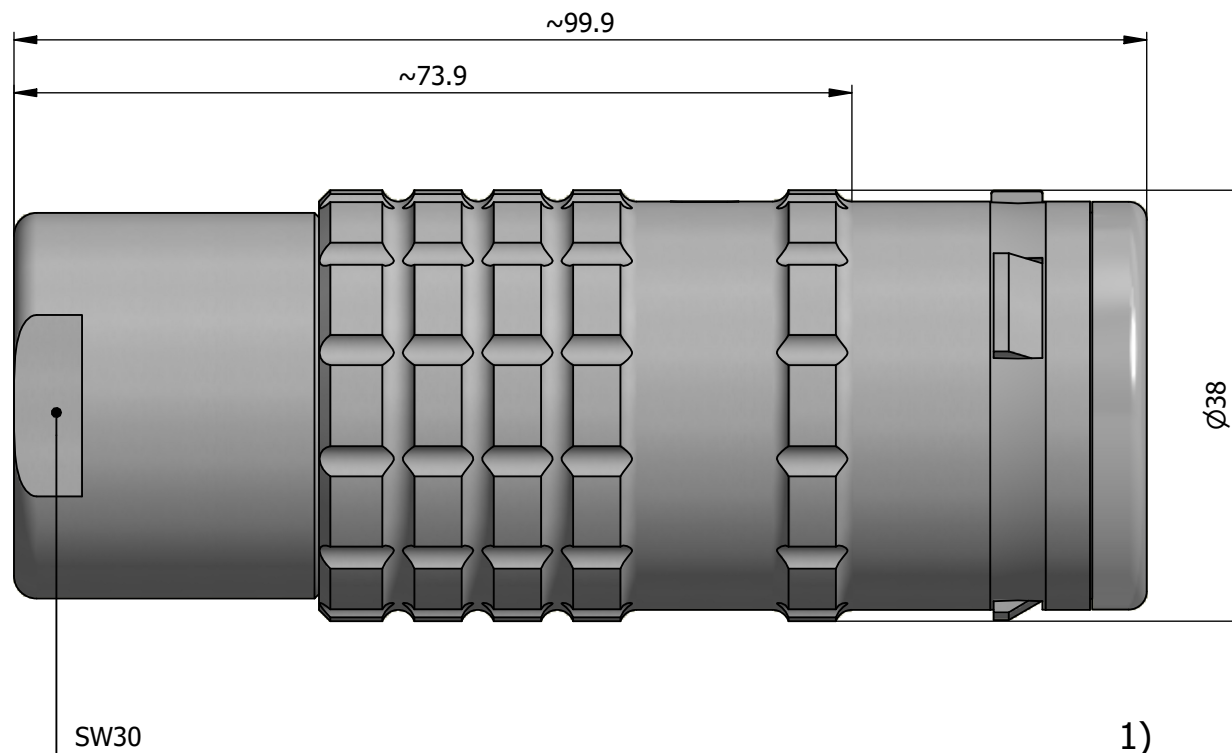

All dimensions are in millimeters (mm)

Alignment Key  
Front View

Insert Configuration  
Rear View

**Note:**

1) This picture is generic and for illustrative purposes only, and may show different keying, materials, colour, finish, and contact configuration. Minor shape or feature variations to actual item may be present.

All additional information are documented on the datasheet (See below link or QR Code)  
[www.lemo.com/pdf/FGD.5K.320.CLAC22.pdf](http://www.lemo.com/pdf/FGD.5K.320.CLAC22.pdf)

Model	Alignment Key	Series	Insert Config.	Housing	Insulator	Contact	Collet Type	Cable Ø	Variant
FGD		5K	320						CLAC22