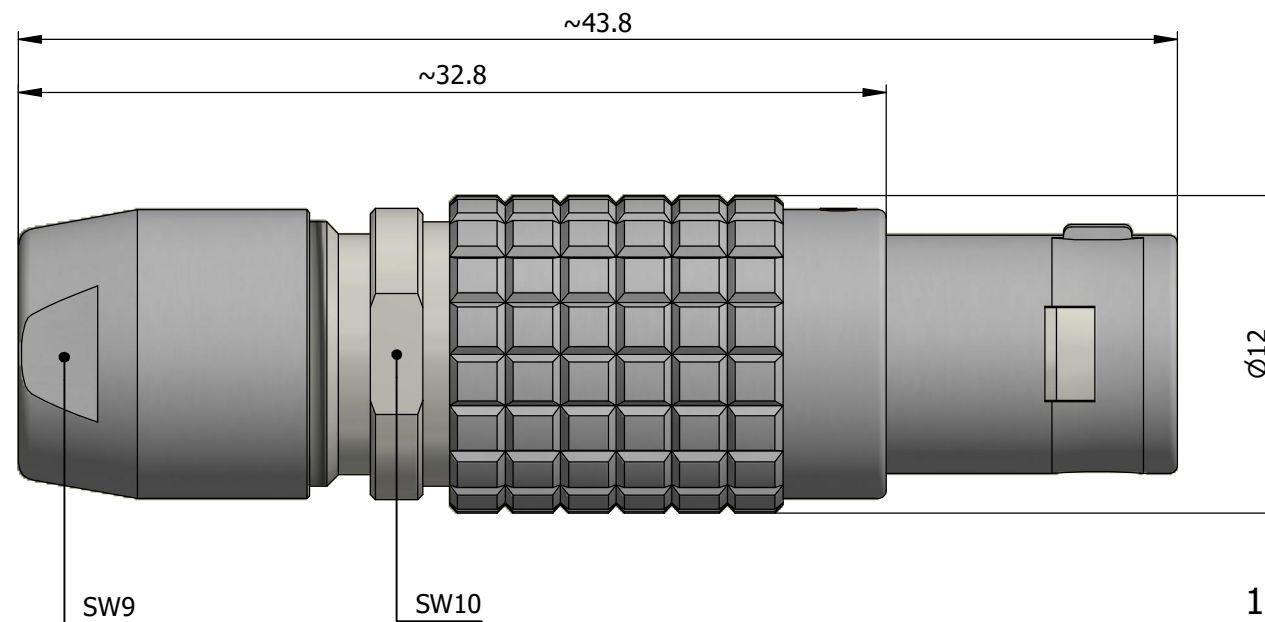

All dimensions are in millimeters (mm)

Alignment Key
Front View

Insert Configuration
Rear View

Note:

1) This picture is generic and for illustrative purposes only, and may show different keying, materials, colour, finish, and contact configuration. Minor shape or feature variations to actual item may be present.

All additional information are documented on the datasheet (See below link or QR Code)
www.lemo.com/pdf/FGE.1B.303.CLAD42.pdf

Model	Alignment Key	Series	Insert Config.	Housing	Insulator	Contact	Collet Type	Cable Ø	Variant
FGE	.1B	.303	.CLAD42						