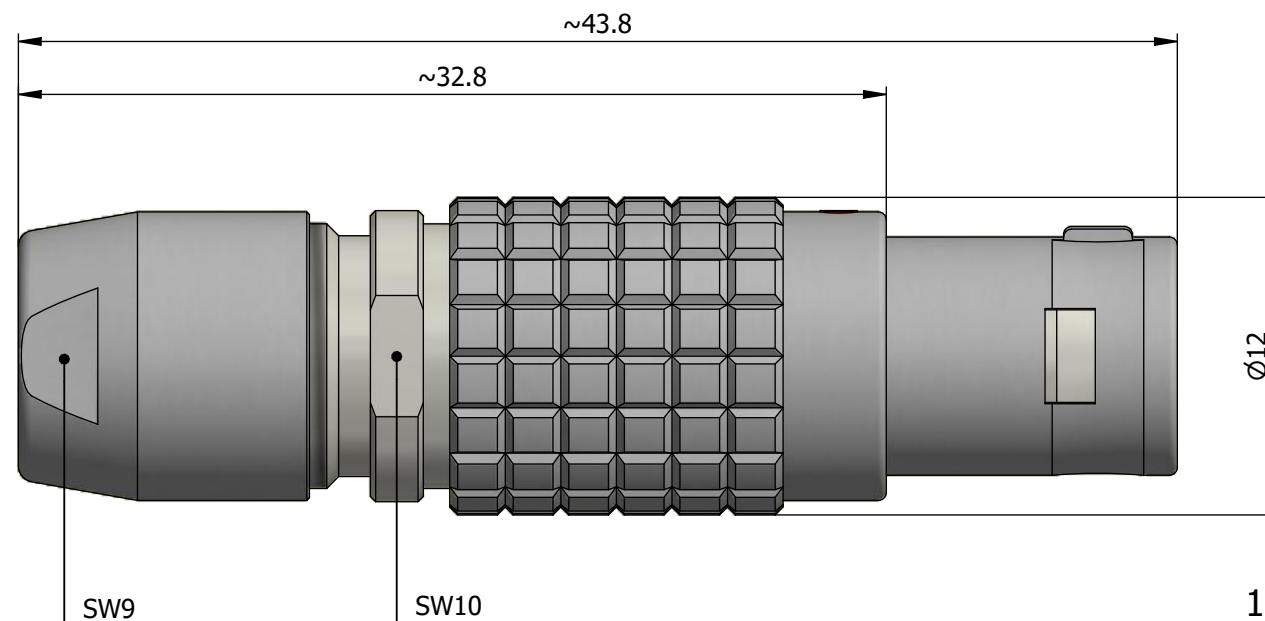

All dimensions are in millimeters (mm)

Alignment Key  
Front View

Insert Configuration  
Rear View

**Note:**

1) This picture is generic and for illustrative purposes only, and may show different keying, materials, colour, finish, and contact configuration. Minor shape or feature variations to actual item may be present.

All additional information are documented on the datasheet (See below link or QR Code)  
[www.lemo.com/pdf/FGE.1B.308.CLAD72.pdf](http://www.lemo.com/pdf/FGE.1B.308.CLAD72.pdf)

Model	Alignment Key	Series	Insert Config.	Housing	Insulator	Contact	Collet Type	Cable Ø	Variant
FGE	.1B	.308	.CLAD72						