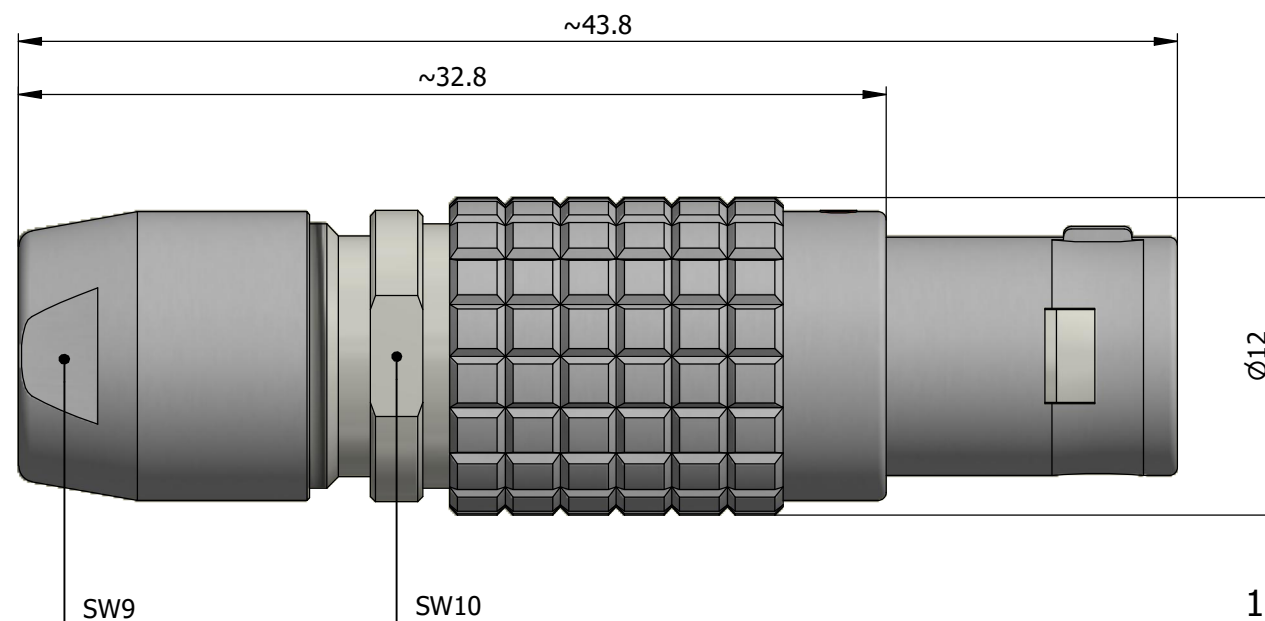

All dimensions are in millimeters (mm)

Alignment Key  
Front View

Insert Configuration  
Rear View

**Note:**

1) This picture is generic and for illustrative purposes only, and may show different keying, materials, colour, finish, and contact configuration. Minor shape or feature variations to actual item may be present.

All additional information are documented on the datasheet (See below link or QR Code)  
[www.lemo.com/pdf/FGE.1B.310.CLAD72.pdf](http://www.lemo.com/pdf/FGE.1B.310.CLAD72.pdf)

Model	Alignment Key	Series	Insert Config.	Housing	Insulator	Contact	Collet Type	Cable Ø	Variant
FGE	.1B	.310	.CLAD72						