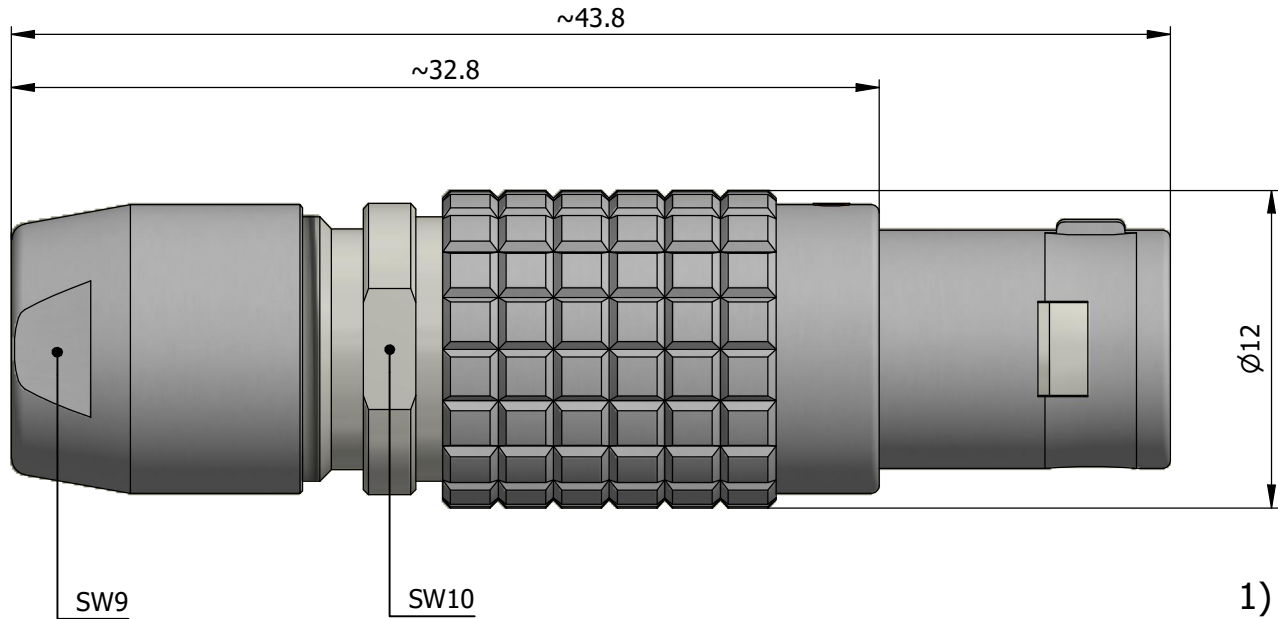

All dimensions are in millimeters (mm)

Alignment Key
Front View

Insert Configuration
Rear View

Note:

1) This picture is generic and for illustrative purposes only, and may show different keying, materials, colour, finish, and contact configuration. Minor shape or feature variations to actual item may be present.

All additional information are documented on the datasheet (See below link or QR Code)
www.lemo.com/pdf/FGE.1B.310.CLAD76.pdf

Model	Alignment Key	Series	Insert Config.	Housing	Insulator	Contact	Collet Type	Cable Ø	Variant
FGE	.1B	.310	.CLAD76						

<p>Datasheet</p>	<p>Straight plug, cable collet</p> <p>Series 1B</p>		<p>Drawn 18.11.2024 MARI/MARI</p>
	<p>LEMO SA Chemin des Champs-Courbes 28 1024 Ecublens - SWITZERLAND</p>		<p>Checked 18.11.2024 OBAR</p>
	<p>Tel. (+41 21) 695 16 00 email : info@lemo.com www.lemo.com</p>		<p>Modified 00 18.11.2024/MARI</p>
	<p>CD</p>		<p>DO NOT SCALE DRAWING</p>
<p>FGE.1B.310.CLAD76</p>			