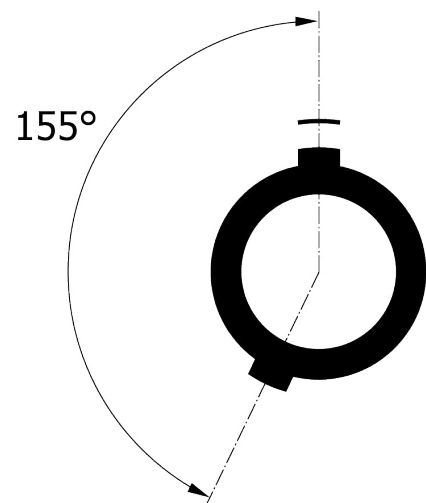

All dimensions are in millimeters (mm)

Alignment Key  
Front View

Insert Configuration  
Rear View

**Note:**

1) This picture is generic and for illustrative purposes only, and may show different keying, materials, colour, finish, and contact configuration. Minor shape or feature variations to actual item may be present.

All additional information are documented on the datasheet (See below link or QR Code)  
[www.lemo.com/pdf/FGF.1B.308.CLAD52.pdf](http://www.lemo.com/pdf/FGF.1B.308.CLAD52.pdf)

|        |               |        |                |         |           |         |             |         |         |
|--------|---------------|--------|----------------|---------|-----------|---------|-------------|---------|---------|
| Model  | Alignment Key | Series | Insert Config. | Housing | Insulator | Contact | Collet Type | Cable Ø | Variant |
| FGF    |               | 1B     |                |         |           |         |             |         |         |
| CLAD52 |               |        |                |         |           |         |             |         |         |