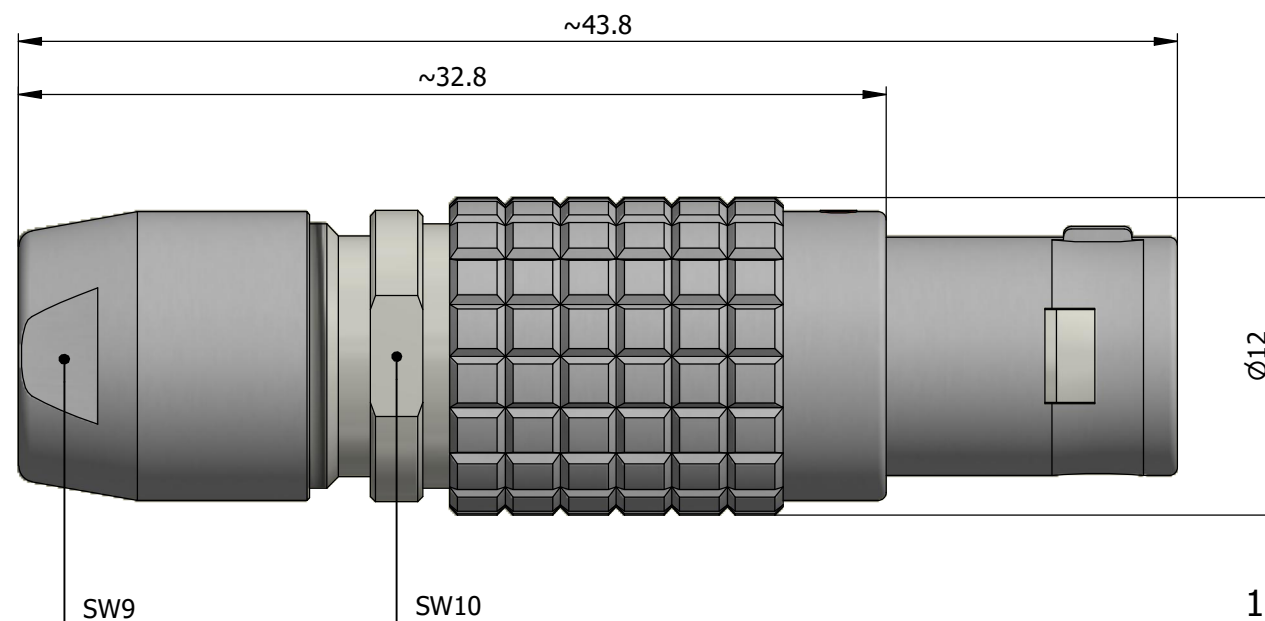

All dimensions are in millimeters (mm)

Alignment Key  
Front View

Insert Configuration  
Rear View

**Note:**

1) This picture is generic and for illustrative purposes only, and may show different keying, materials, colour, finish, and contact configuration. Minor shape or feature variations to actual item may be present.

All additional information are documented on the datasheet (See below link or QR Code)  
[www.lemo.com/pdf/FGF.1B.308.CLAD52.pdf](http://www.lemo.com/pdf/FGF.1B.308.CLAD52.pdf)

|        |               |        |                |         |           |         |             |         |         |
|--------|---------------|--------|----------------|---------|-----------|---------|-------------|---------|---------|
| Model  | Alignment Key | Series | Insert Config. | Housing | Insulator | Contact | Collet Type | Cable Ø | Variant |
| FGF    |               | 1B     |                |         |           |         |             |         |         |
| CLAD52 |               |        |                |         |           |         |             |         |         |