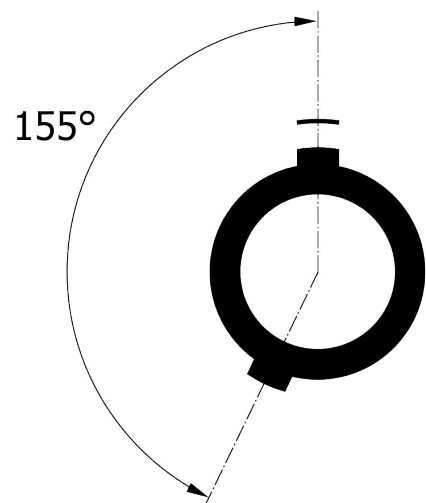

All dimensions are in millimeters (mm)

Alignment Key
Front View

Insert Configuration
Rear View

Note:

1) This picture is generic and for illustrative purposes only, and may show different keying, materials, colour, finish, and contact configuration. Minor shape or feature variations to actual item may be present.

All additional information are documented on the datasheet (See below link or QR Code)
www.lemo.com/pdf/FGF.1B.308.CLAD76.pdf

Model	Alignment Key	Series	Insert Config.	Housing	Insulator	Contact	Collet Type	Cable Ø	Variant
FGF	.1B	.308	.CLAD76						