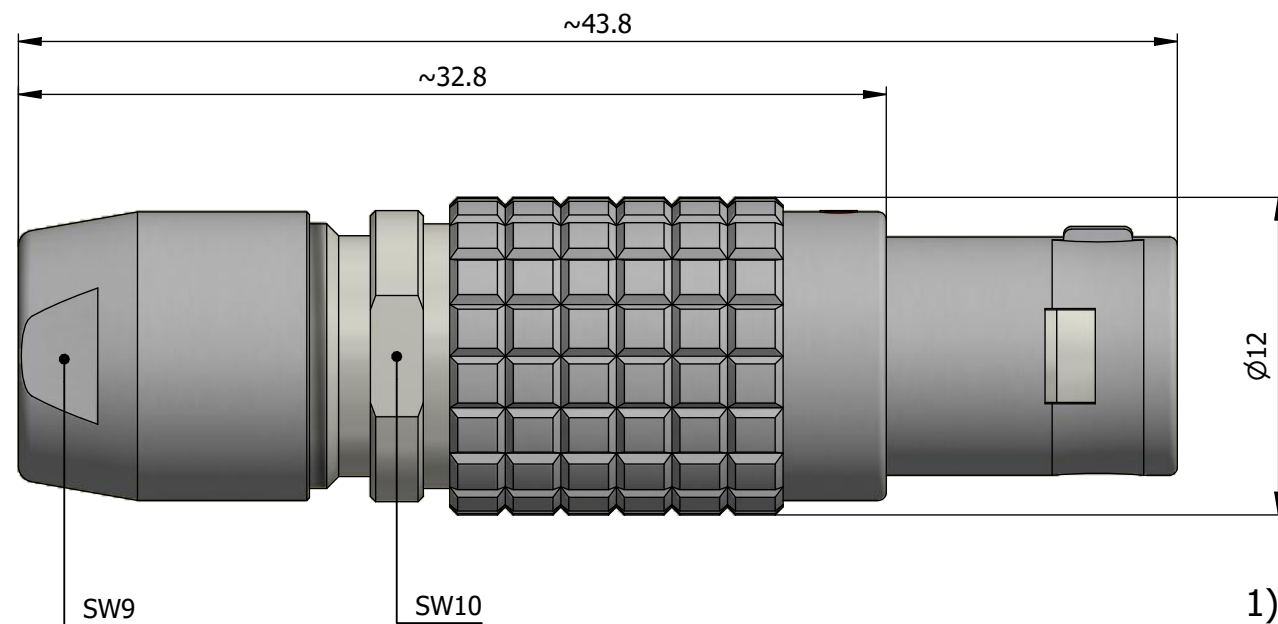

All dimensions are in millimeters (mm)

Alignment Key
Front View

Insert Configuration
Rear View

Note:

1) This picture is generic and for illustrative purposes only, and may show different keying, materials, colour, finish, and contact configuration. Minor shape or feature variations to actual item may be present.

All additional information are documented on the datasheet (See below link or QR Code)
www.lemo.com/pdf/FGF.1B.308.CLAD76.pdf

Model	Alignment Key	Series	Insert Config.	Housing	Insulator	Contact	Collet Type	Cable Ø	Variant
FGF	.1B	.308	.CLAD76						