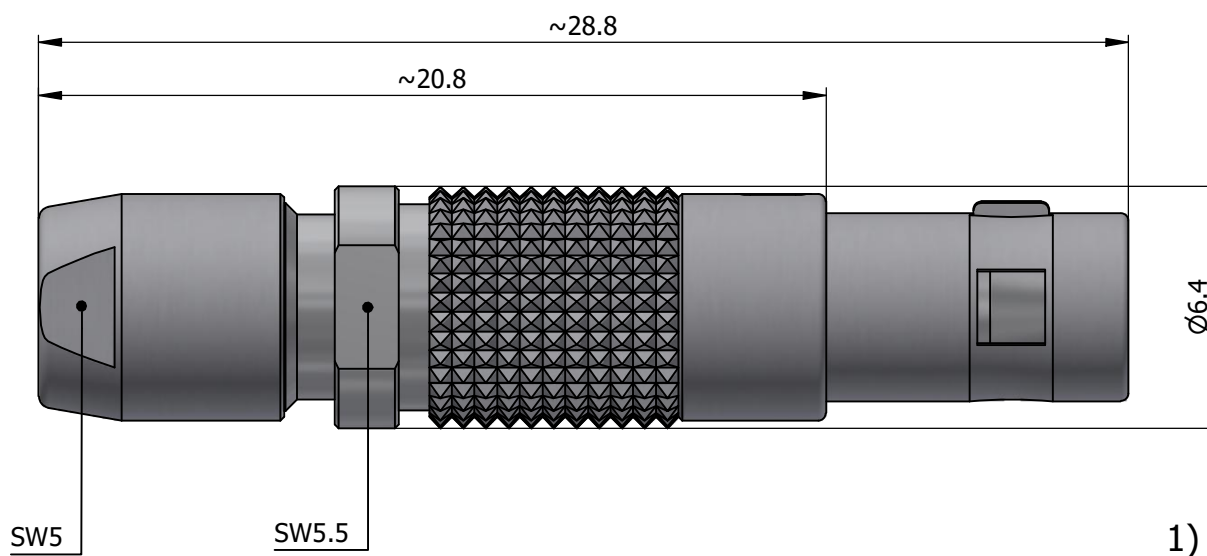

All dimensions are in millimeters (mm)

Alignment Key
Front View

Insert Configuration
Rear View

Note:

1) This picture is generic and for illustrative purposes only, and may show different keying, materials, colour, finish, and contact configuration. Minor shape or feature variations to actual item may be present.

All additional information are documented on the datasheet (See below link or QR Code)
www.lemo.com/pdf/FGG.00.302.CLAD27.pdf

Model	Series	Insert Config.	Housing	Insulator	Contact	Collet Type	Cable Ø	Variant
FGG.00	.302	.CLAD27						