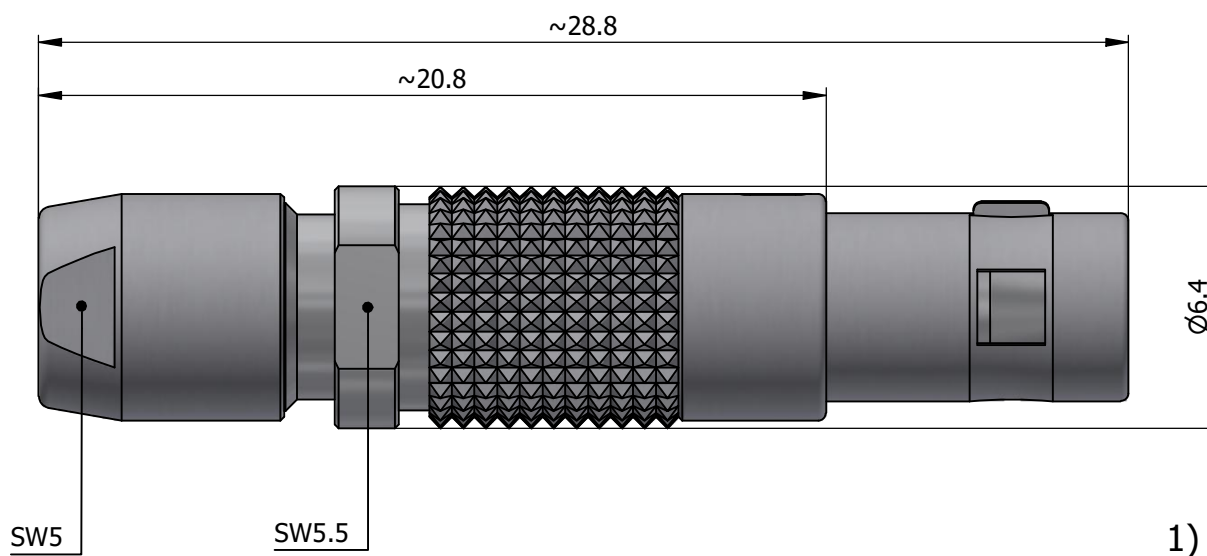

All dimensions are in millimeters (mm)

Alignment Key  
Front View

Insert Configuration  
Rear View

1)

**Note:**

1) This picture is generic and for illustrative purposes only, and may show different keying, materials, colour, finish, and contact configuration. Minor shape or feature variations to actual item may be present.

All additional information are documented on the datasheet (See below link or QR Code)  
[www.lemo.com/pdf/FGG.00.302.CLAD35.pdf](http://www.lemo.com/pdf/FGG.00.302.CLAD35.pdf)

Model: FGG.00.302.CLAD35  
 Series: 6  
 Insert Config.: 5  
 Housing: 4  
 Insulator: 3  
 Contact: 2  
 Collet Type: 1  
 Cable Ø: CD  
 Variant: A