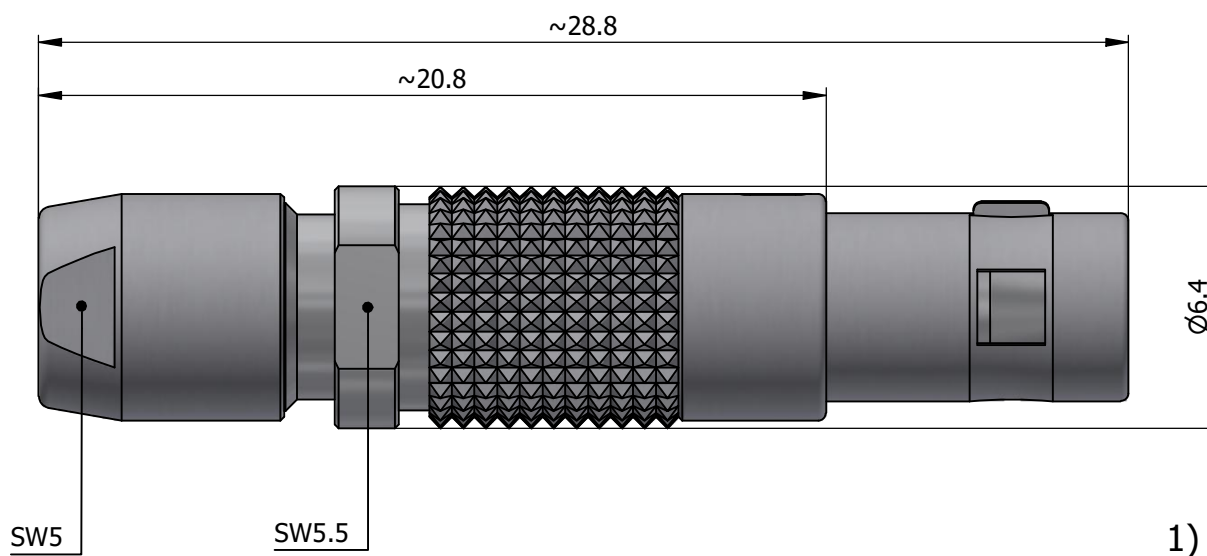

All dimensions are in millimeters (mm)

Alignment Key
Front View

Insert Configuration
Rear View

Note:

1) This picture is generic and for illustrative purposes only, and may show different keying, materials, colour, finish, and contact configuration. Minor shape or feature variations to actual item may be present.

All additional information are documented on the datasheet (See below link or QR Code)
www.lemo.com/pdf/FGG.00.303.CLAD22.pdf

Model	Series	Insert Config.	Housing	Insulator	Contact	Collet Type	Cable Ø	Variant
FGG.00	.303	.CLAD22						