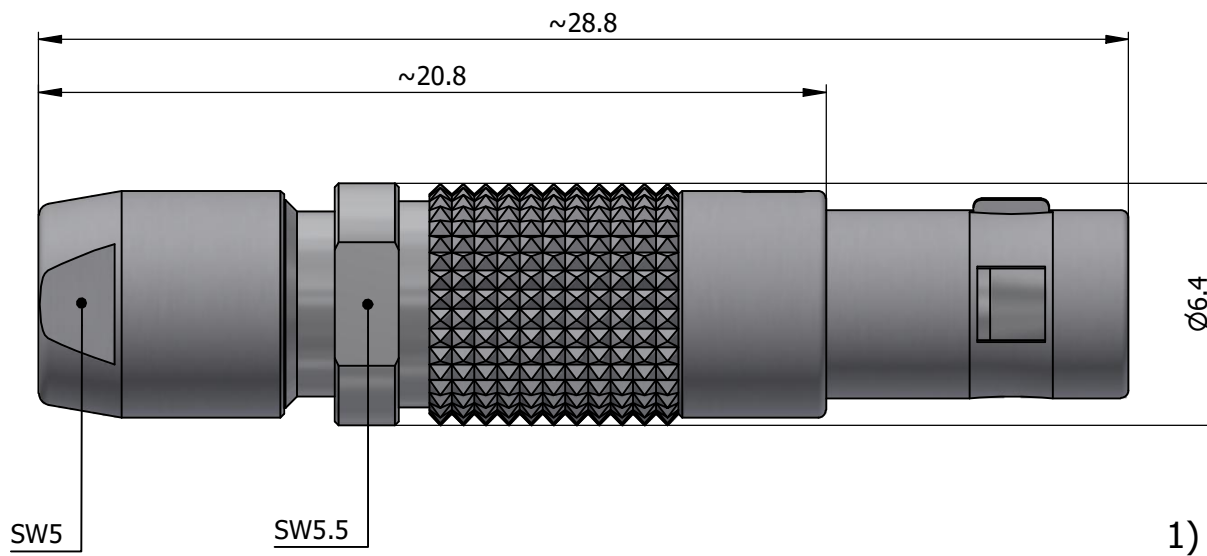

All dimensions are in millimeters (mm)

Alignment Key
Front View

Insert Configuration
Rear View

1)

Note:

1) This picture is generic and for illustrative purposes only, and may show different keying, materials, colour, finish, and contact configuration. Minor shape or feature variations to actual item may be present.

All additional information are documented on the datasheet (See below link or QR Code)
www.lemo.com/pdf/FGG.00.303.CLAD35.pdf

Model: FGG.00.303.CLAD35
 Series: 00
 Insert Config.: 303
 Housing: CLAD
 Insulator: 35
 Contact: CLAD
 Collet Type: 35
 Cable Ø: CLAD
 Variant: 35