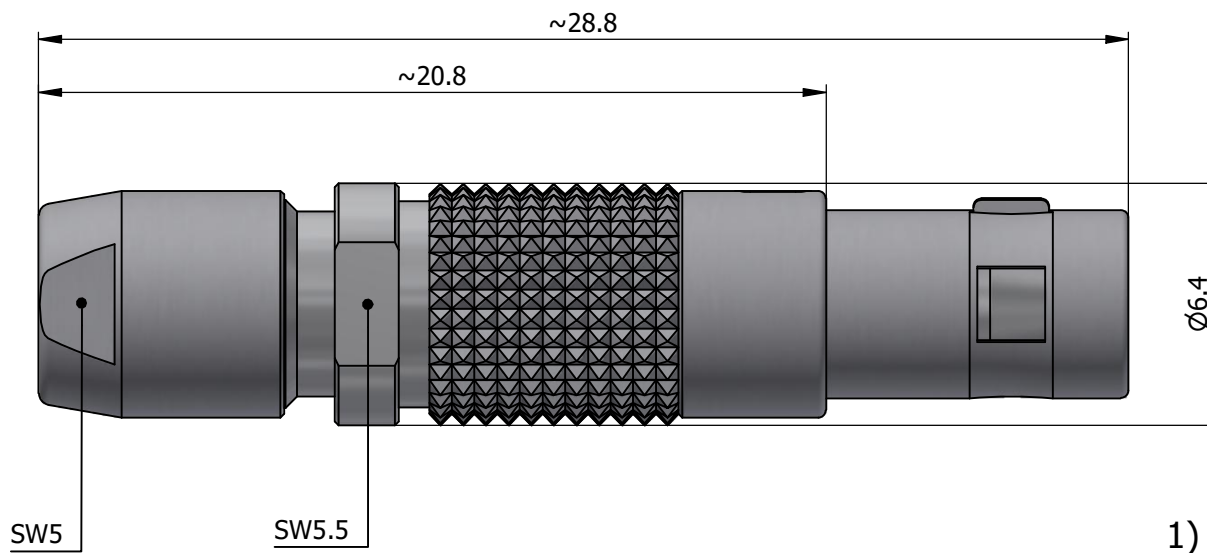

All dimensions are in millimeters (mm)

Alignment Key
Front View

Insert Configuration
Rear View

1)

Note:

1) This picture is generic and for illustrative purposes only, and may show different keying, materials, colour, finish, and contact configuration. Minor shape or feature variations to actual item may be present.

All additional information are documented on the datasheet (See below link or QR Code)
www.lemo.com/pdf/FGG.00.306.CLAD35.pdf

Model	Series	Insert Config.	Housing	Insulator	Contact	Collet Type	Cable Ø	Variant
FGG.00	.306	.CLAD35						