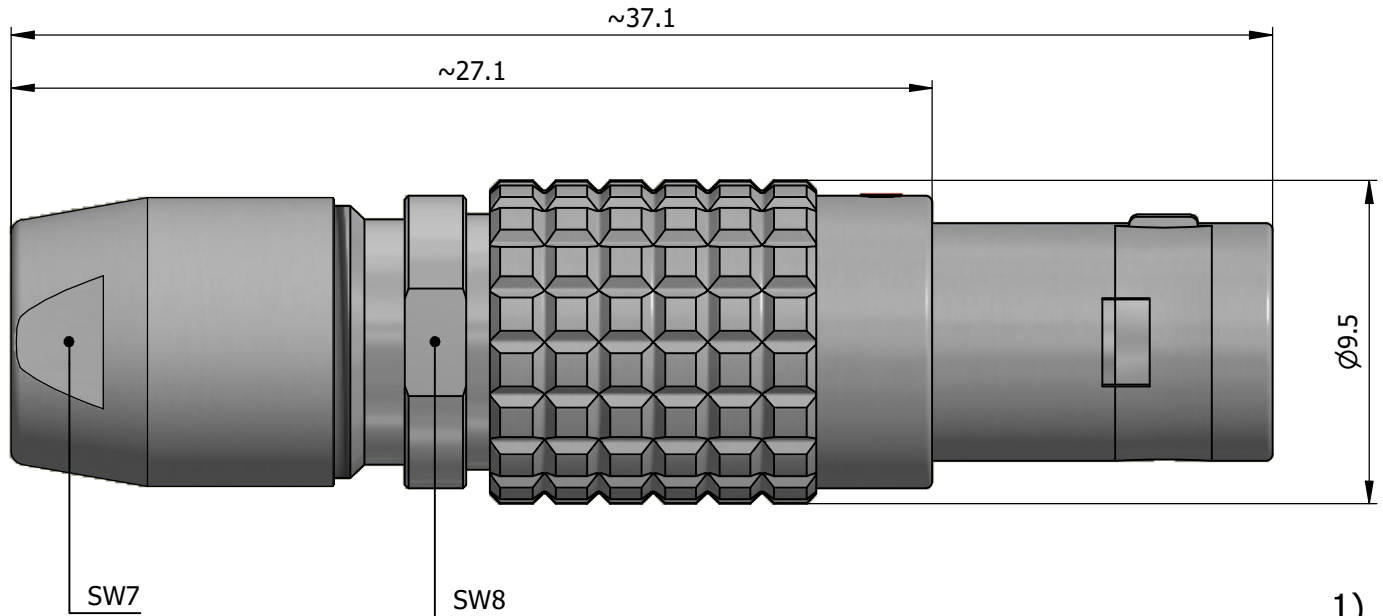

All dimensions are in millimeters (mm)

Alignment Key  
Front View

Insert Configuration  
Rear View

1)

**Note:**

1) This picture is generic and for illustrative purposes only, and may show different keying, materials, colour, finish, and contact configuration. Minor shape or feature variations to actual item may be present.

All additional information are documented on the datasheet (See below link or QR Code)  
[www.lemo.com/pdf/FGG.0B.302.CYZD42.pdf](http://www.lemo.com/pdf/FGG.0B.302.CYZD42.pdf)

Model	Alignment Key	Series	Insert Config.	Housing	Insulator	Contact	Collet Type	Cable Ø	Variant
FGG	.0B	.302	.CYZD	42					