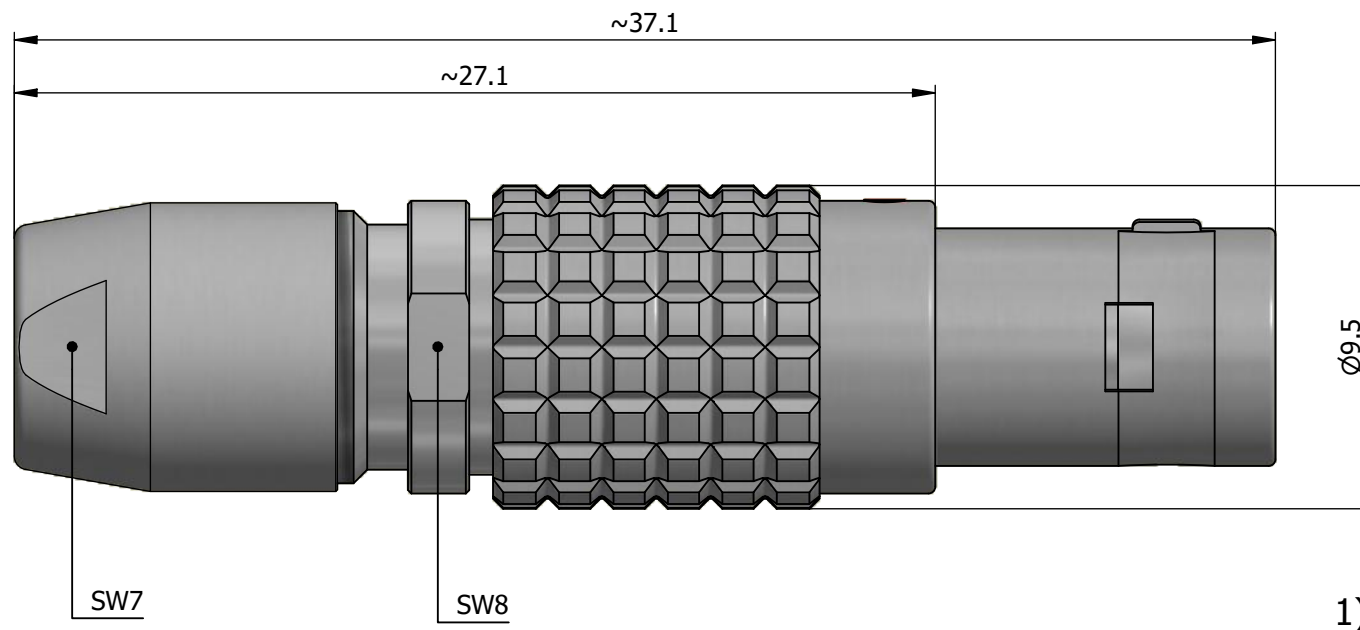

All dimensions are in millimeters (mm)

Alignment Key
Front View

Insert Configuration
Rear View

1)

Note:

1) This picture is generic and for illustrative purposes only, and may show different keying, materials, colour, finish, and contact configuration. Minor shape or feature variations to actual item may be present.

All additional information are documented on the datasheet (See below link or QR Code)
www.lemo.com/pdf/FGG.0B.303.CYBD42.pdf

Model	Alignment Key	Series	Insert Config.	Housing	Insulator	Contact	Collet Type	Cable Ø	Variant
FGG	.0B	.303	.CYBD	42					