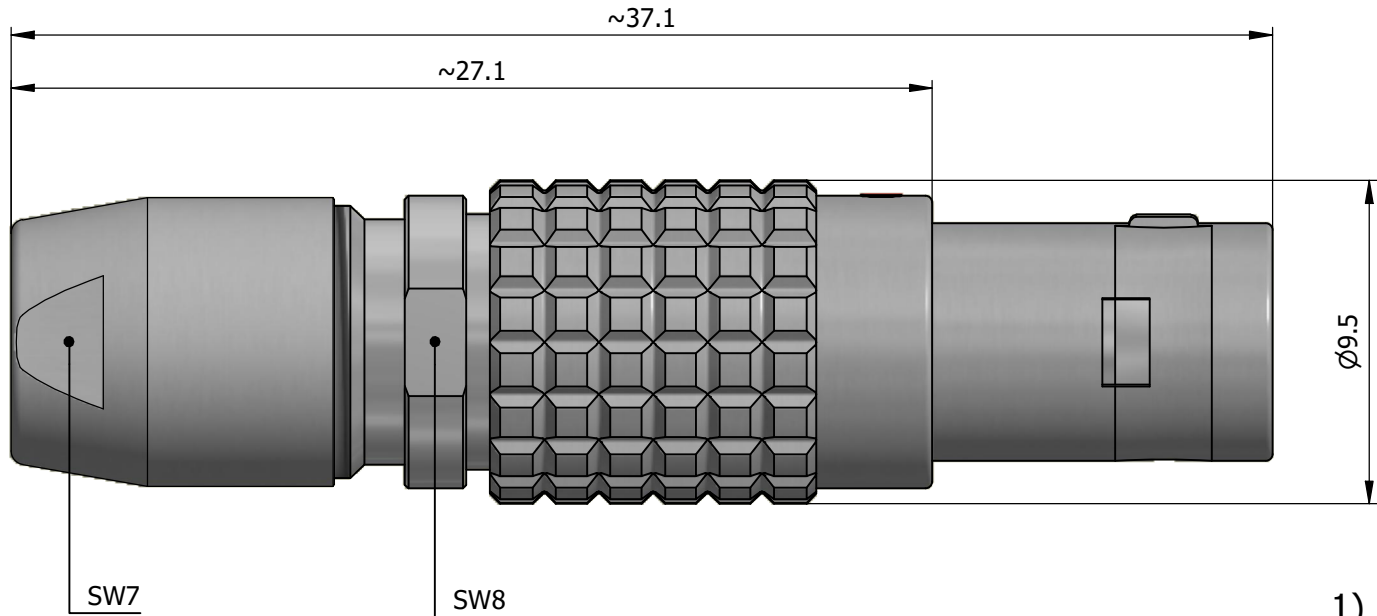

All dimensions are in millimeters (mm)

Alignment Key  
Front View

Insert Configuration  
Rear View

1)

**Note:**

1) This picture is generic and for illustrative purposes only, and may show different keying, materials, colour, finish, and contact configuration. Minor shape or feature variations to actual item may be present.

All additional information are documented on the datasheet (See below link or QR Code)  
[www.lemo.com/pdf/FGG.0B.303.CYCD52.pdf](http://www.lemo.com/pdf/FGG.0B.303.CYCD52.pdf)

Model	Alignment Key	Series	Insert Config.	Housing	Insulator	Contact	Collet Type	Cable Ø	Variant
FGG	.0B	.303	.CYCD52						