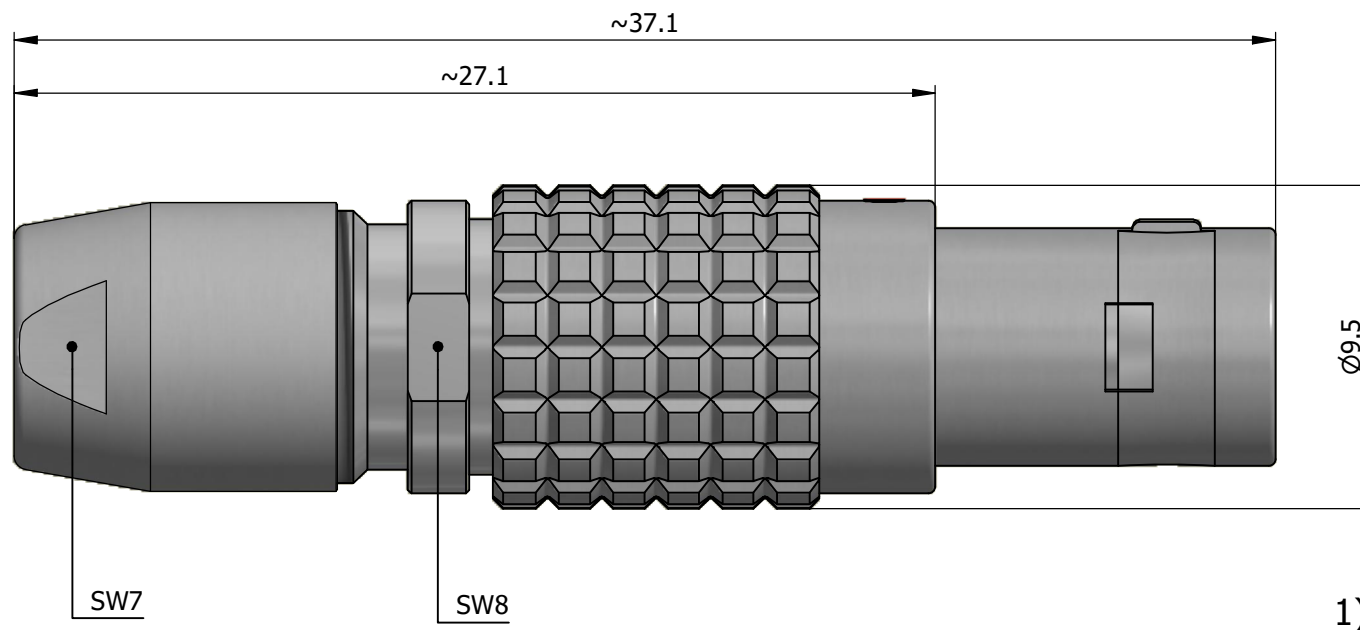

All dimensions are in millimeters (mm)

Alignment Key
Front View

Insert Configuration
Rear View

1)

Note:

1) This picture is generic and for illustrative purposes only, and may show different keying, materials, colour, finish, and contact configuration. Minor shape or feature variations to actual item may be present.

All additional information are documented on the datasheet (See below link or QR Code)
www.lemo.com/pdf/FGG.0B.303.CYZD56.pdf

Model	Alignment Key	Series	Insert Config.	Housing	Insulator	Contact	Collet Type	Cable Ø	Variant
FGG	.0B	.303	.CYZD56						