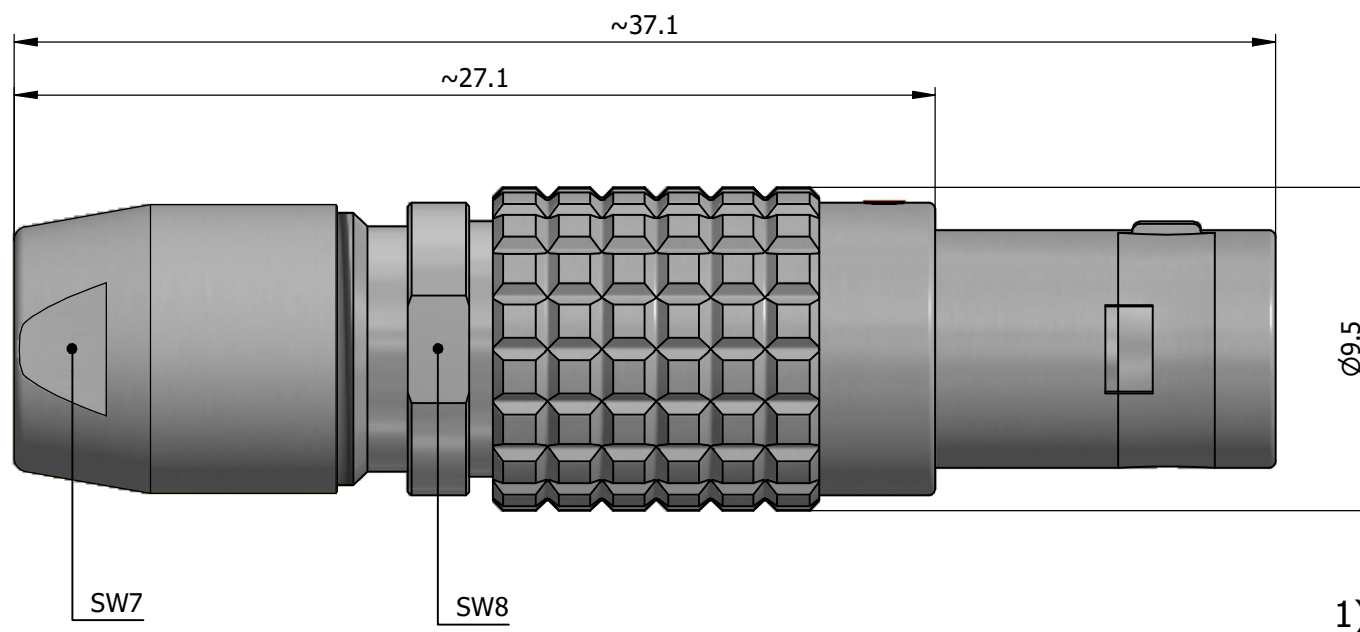

All dimensions are in millimeters (mm)

Alignment Key
Front View

Insert Configuration
Rear View

1)

Note:

1) This picture is generic and for illustrative purposes only, and may show different keying, materials, colour, finish, and contact configuration. Minor shape or feature variations to actual item may be present.

All additional information are documented on the datasheet (See below link or QR Code)
www.lemo.com/pdf/FGG.0B.303.KLAD52.pdf

Model	Alignment Key	Series	Insert Config.	Housing	Insulator	Contact	Collet Type	Cable Ø	Variant
FGG	.0B	.303	.KLAD52						