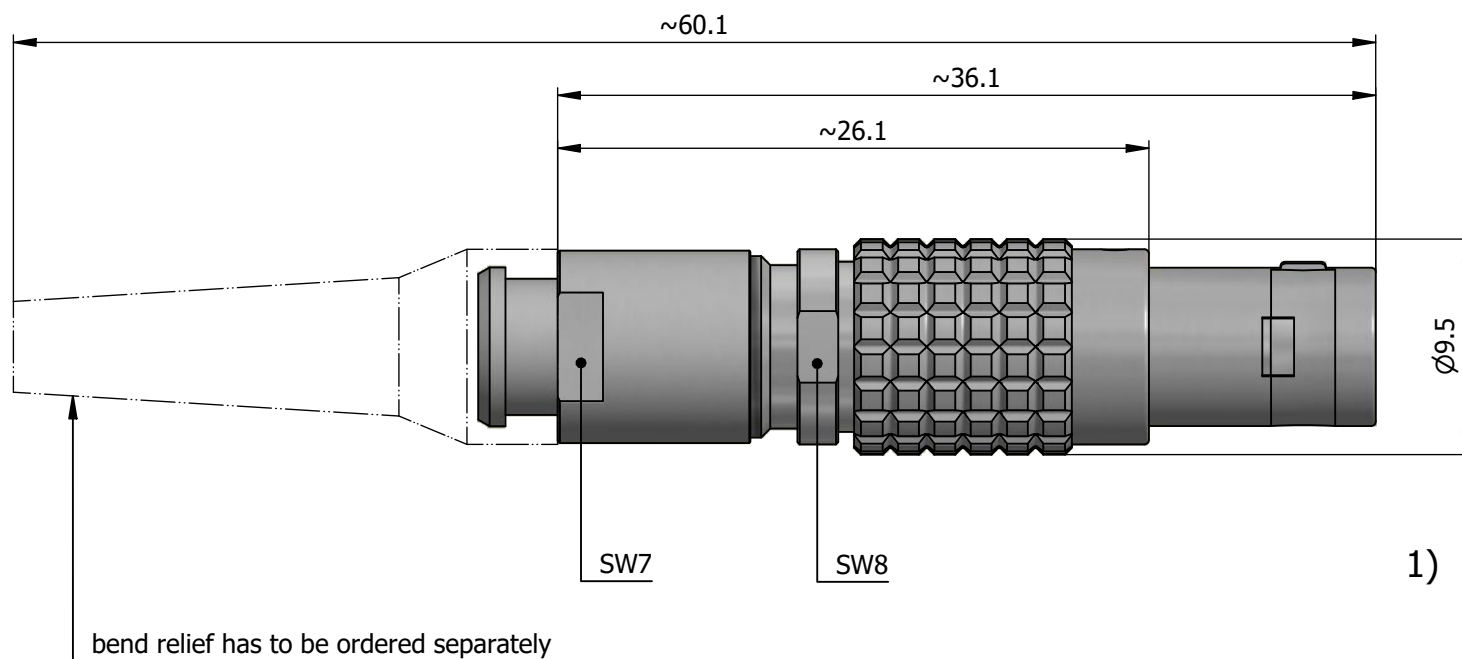

All dimensions are in millimeters (mm)

Alignment Key
Front View

Insert Configuration
Rear View

Note:

1) This picture is generic and for illustrative purposes only, and may show different keying, materials, colour, finish, and contact configuration. Minor shape or feature variations to actual item may be present.

All additional information are documented on the datasheet (See below link or QR Code)
www.lemo.com/pdf/FGG.0B.305.CLAD22Z.pdf

Model	Alignment Key	Series	Insert Config.	Housing	Insulator	Contact	Collet Type	Cable \varnothing	Variant
FGG	.0B	.305	.CLAD	22Z					