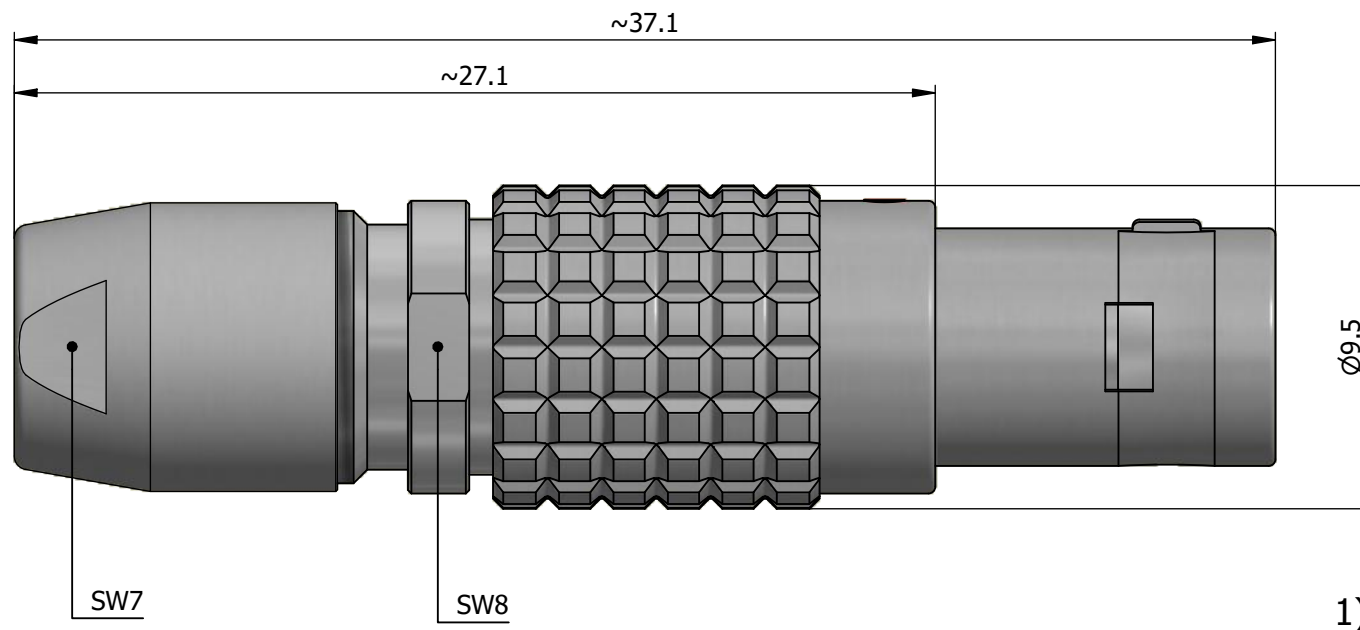

All dimensions are in millimeters (mm)

Alignment Key  
Front View

Insert Configuration  
Rear View

**Note:**

1) This picture is generic and for illustrative purposes only, and may show different keying, materials, colour, finish, and contact configuration. Minor shape or feature variations to actual item may be present.

All additional information are documented on the datasheet (See below link or QR Code)  
[www.lemo.com/pdf/FGG.0B.305.CLAD32.pdf](http://www.lemo.com/pdf/FGG.0B.305.CLAD32.pdf)

Model	Alignment Key	Series	Insert Config.	Housing	Insulator	Contact	Collet Type	Cable Ø	Variant
FGG	.0B	.305	.CLAD32						