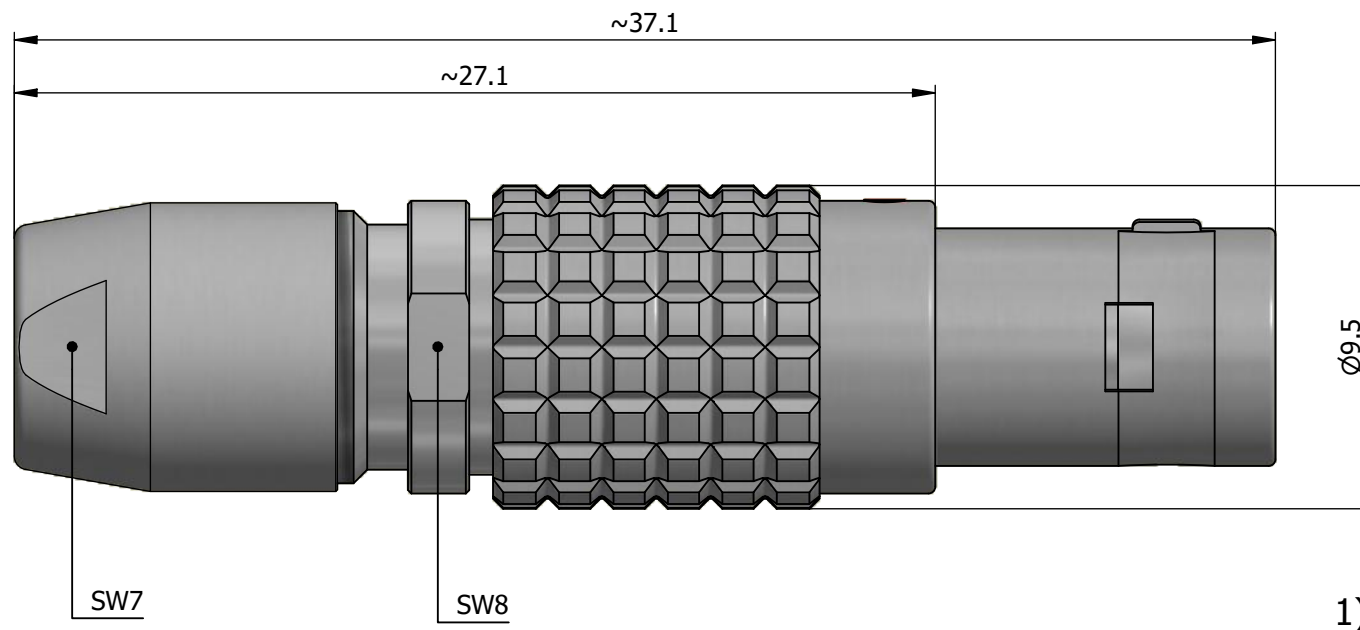

All dimensions are in millimeters (mm)

Alignment Key
Front View

Insert Configuration
Rear View

1)

Note:

1) This picture is generic and for illustrative purposes only, and may show different keying, materials, colour, finish, and contact configuration. Minor shape or feature variations to actual item may be present.

All additional information are documented on the datasheet (See below link or QR Code)
www.lemo.com/pdf/FGG.0B.305.CYCD42.pdf

Model	Alignment Key	Series	Insert Config.	Housing	Insulator	Contact	Collet Type	Cable Ø	Variant
FGG	.0B	.305	.CYCD42						