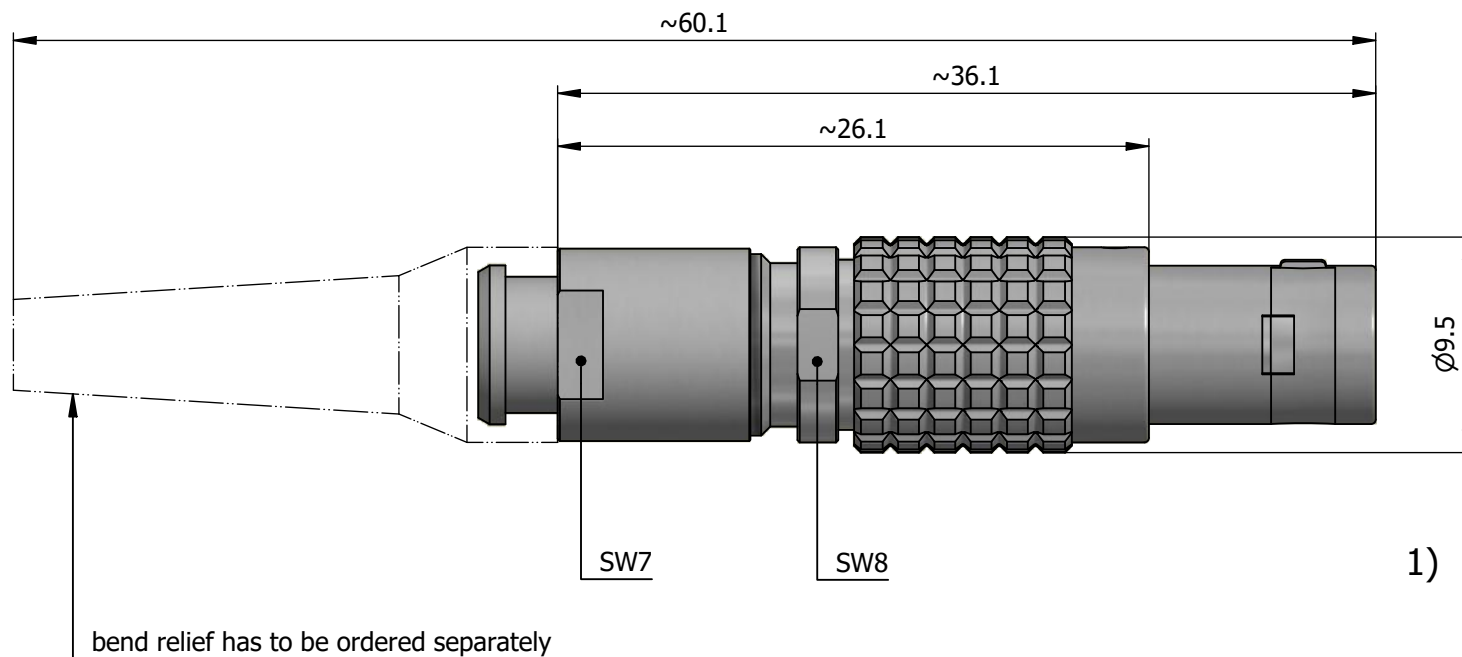

All dimensions are in millimeters (mm)

Alignment Key
Front View

Insert Configuration
Rear View

Note:

1) This picture is generic and for illustrative purposes only, and may show different keying, materials, colour, finish, and contact configuration. Minor shape or feature variations to actual item may be present.

All additional information are documented on the datasheet (See below link or QR Code)
www.lemo.com/pdf/FGG.0B.305.CYCD42Z.pdf

Model	Alignment Key	Series	Insert Config.	Housing	Insulator	Contact	Collet Type	Cable \varnothing	Variant
FGG	.0B	.305	.CYCD	4	2	Z			