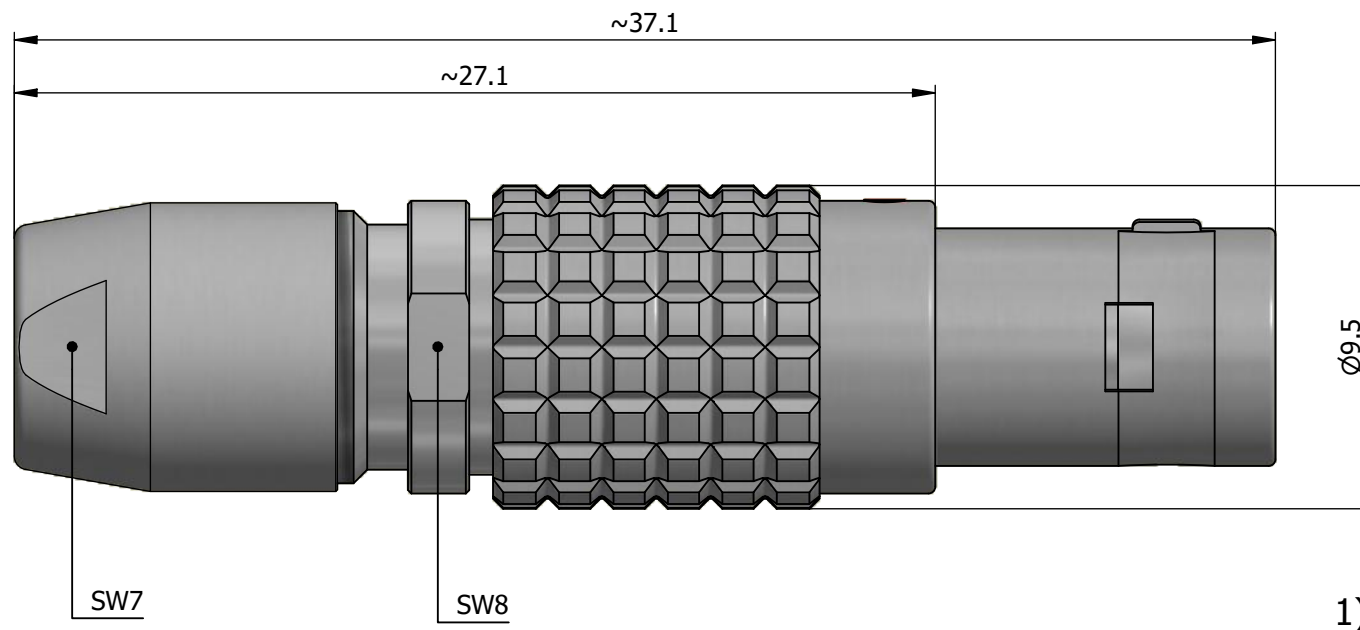

All dimensions are in millimeters (mm)

Alignment Key
Front View

Insert Configuration
Rear View

1)

Note:

1) This picture is generic and for illustrative purposes only, and may show different keying, materials, colour, finish, and contact configuration. Minor shape or feature variations to actual item may be present.

All additional information are documented on the datasheet (See below link or QR Code)
www.lemo.com/pdf/FGG.0B.305.CYCD52.pdf

Model	Alignment Key	Series	Insert Config.	Housing	Insulator	Contact	Collet Type	Cable Ø	Variant
FGG	.0B	.305	.CYCD52						