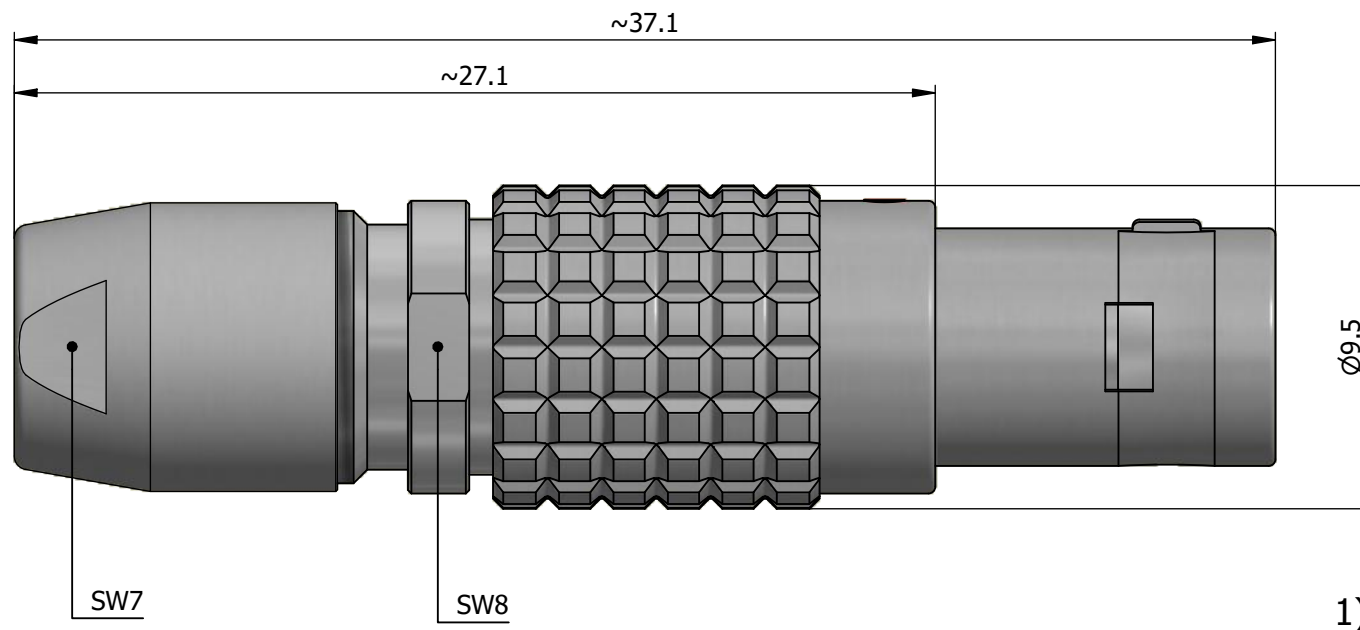

All dimensions are in millimeters (mm)

Alignment Key
Front View

Insert Configuration
Rear View

Note:

1) This picture is generic and for illustrative purposes only, and may show different keying, materials, colour, finish, and contact configuration. Minor shape or feature variations to actual item may be present.

All additional information are documented on the datasheet (See below link or QR Code)
www.lemo.com/pdf/FGG.0B.305.CYCD56.pdf

Model	Alignment Key	Series	Insert Config.	Housing	Insulator	Contact	Collet Type	Cable Ø	Variant
FGG	.0B	.305	.CYCD56						