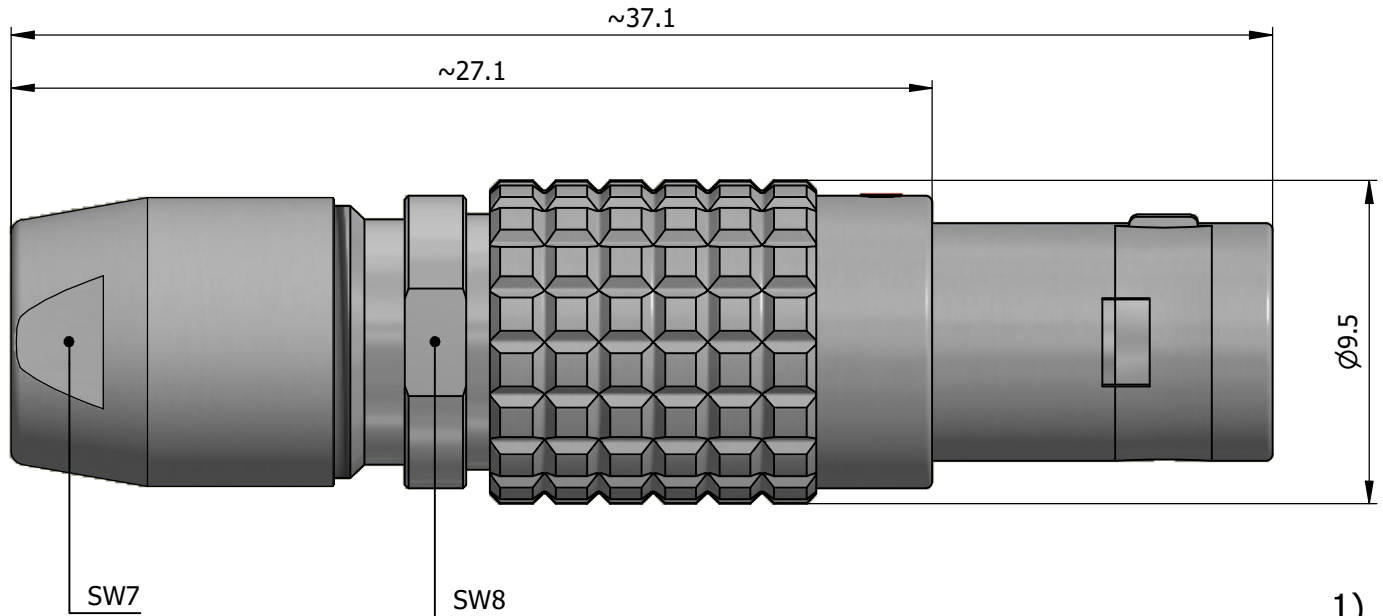

All dimensions are in millimeters (mm)

Alignment Key
Front View

Insert Configuration
Rear View

1)

Note:

1) This picture is generic and for illustrative purposes only, and may show different keying, materials, colour, finish, and contact configuration. Minor shape or feature variations to actual item may be present.

All additional information are documented on the datasheet (See below link or QR Code)
www.lemo.com/pdf/FGG.0B.305.LLAD42N.pdf

Model	Alignment Key	Series	Insert Config.	Housing	Insulator	Contact	Collet Type	Cable Ø	Variant
FGG	.0B	.305	.LLAD42N						