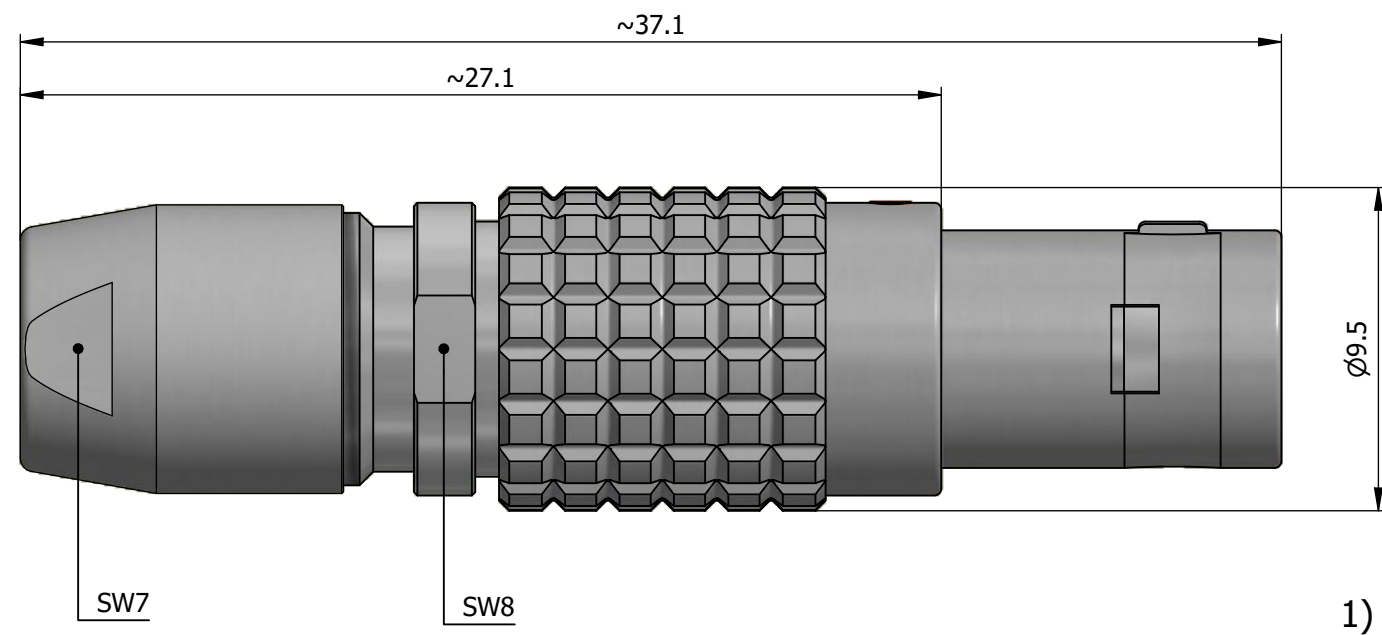

All dimensions are in millimeters (mm)

Alignment Key  
Front View

Insert Configuration  
Rear View

**Note:**

1) This picture is generic and for illustrative purposes only, and may show different keying, materials, colour, finish, and contact configuration. Minor shape or feature variations to actual item may be present.

All additional information are documented on the datasheet (See below link or QR Code)  
[www.lemo.com/pdf/FGG.0B.305.NYCD42.pdf](http://www.lemo.com/pdf/FGG.0B.305.NYCD42.pdf)

Model	Alignment Key	Series	Insert Config.	Housing	Insulator	Contact	Collet Type	Cable Ø	Variant
FGG	.0B	.305	.NYCD42						

<p>Datasheet</p>	<p><b>Straight plug, cable collet</b></p> <p>Series 0B</p>		<p>Drawn</p> <p>11.01.2022</p> <p>MARI / MARI</p>
	<p>LEMO SA Chemin des Champs-Courbes 28 1024 Ecublens - SWITZERLAND</p>		<p>Checked</p> <p>11.01.2022</p> <p>OBAR</p>
	<p>Tel. (+41 21) 695 16 00 email : info@lemo.com www.lemo.com</p>		<p>Modified</p> <p>00</p> <p>11.01.2022 / MARI</p>
	<p>CD</p>		<p>DO NOT SCALE DRAWING</p>