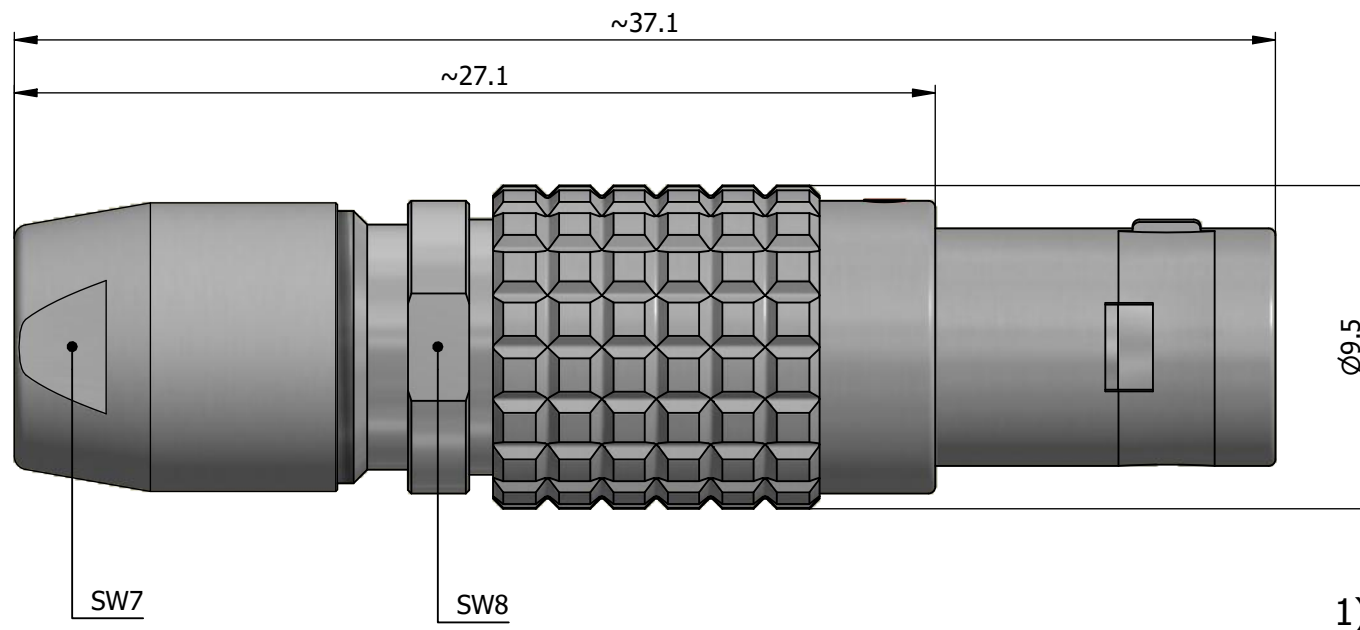

All dimensions are in millimeters (mm)

Alignment Key
Front View

Insert Configuration
Rear View

1)

Note:

1) This picture is generic and for illustrative purposes only, and may show different keying, materials, colour, finish, and contact configuration. Minor shape or feature variations to actual item may be present.

All additional information are documented on the datasheet (See below link or QR Code)
www.lemo.com/pdf/FGG.0B.305.NYCD56.pdf

Model	Alignment Key	Series	Insert Config.	Housing	Insulator	Contact	Collet Type	Cable Ø	Variant
FGG	.0B	.305	.NYCD56						