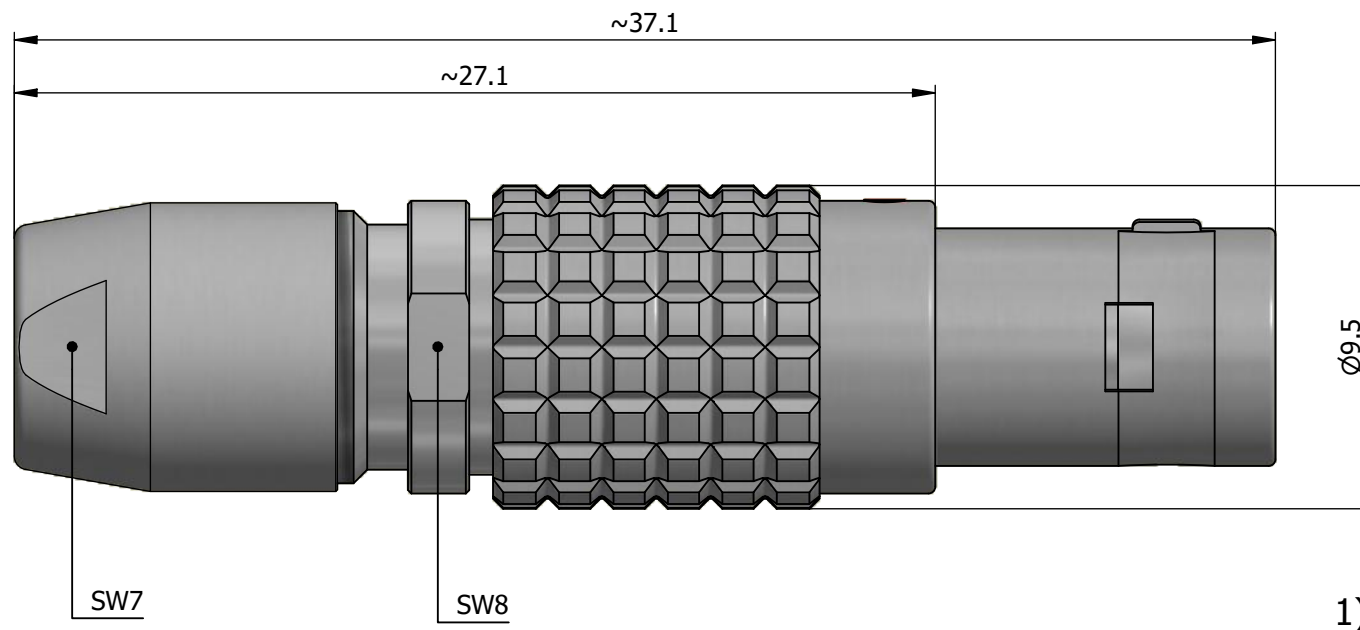

All dimensions are in millimeters (mm)

Alignment Key
Front View

Insert Configuration
Rear View

1)

Note:

1) This picture is generic and for illustrative purposes only, and may show different keying, materials, colour, finish, and contact configuration. Minor shape or feature variations to actual item may be present.

All additional information are documented on the datasheet (See below link or QR Code)
www.lemo.com/pdf/FGG.0B.307.CYCD56.pdf

Model	Alignment Key	Series	Insert Config.	Housing	Insulator	Contact	Collet Type	Cable Ø	Variant
FGG	.0B	.307	.CYCD56						