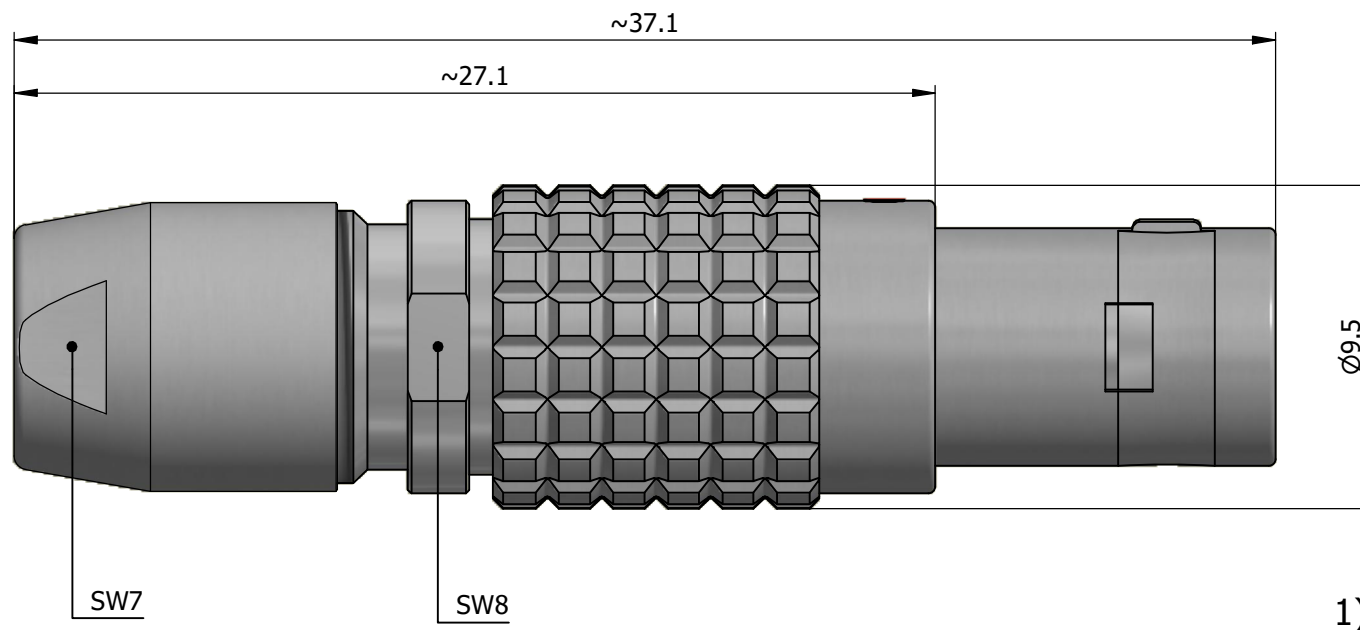

All dimensions are in millimeters (mm)

Alignment Key  
Front View

Insert Configuration  
Rear View

1)

**Note:**

1) This picture is generic and for illustrative purposes only, and may show different keying, materials, colour, finish, and contact configuration. Minor shape or feature variations to actual item may be present.

All additional information are documented on the datasheet (See below link or QR Code)  
[www.lemo.com/pdf/FGG.0B.307.LLAD42N.pdf](http://www.lemo.com/pdf/FGG.0B.307.LLAD42N.pdf)

Model	Alignment Key	Series	Insert Config.	Housing	Insulator	Contact	Collet Type	Cable Ø	Variant
FGG	.0B	.307	.LLAD42N						