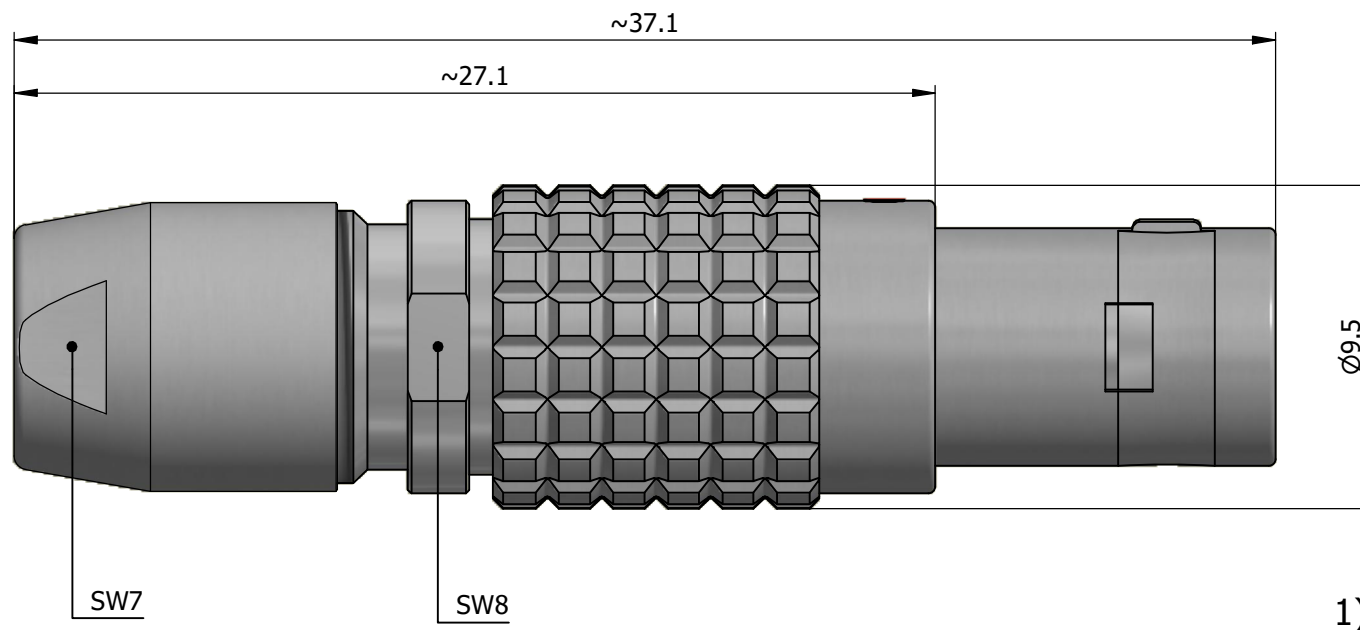

All dimensions are in millimeters (mm)

Alignment Key
Front View

Insert Configuration
Rear View

1)

Note:

1) This picture is generic and for illustrative purposes only, and may show different keying, materials, colour, finish, and contact configuration. Minor shape or feature variations to actual item may be present.

All additional information are documented on the datasheet (See below link or QR Code)
www.lemo.com/pdf/FGG.0B.307.LLAD52J.pdf

Model	Alignment Key	Series	Insert Config.	Housing	Insulator	Contact	Collet Type	Cable Ø	Variant
FGG	.0B	.307	.LLAD52J						