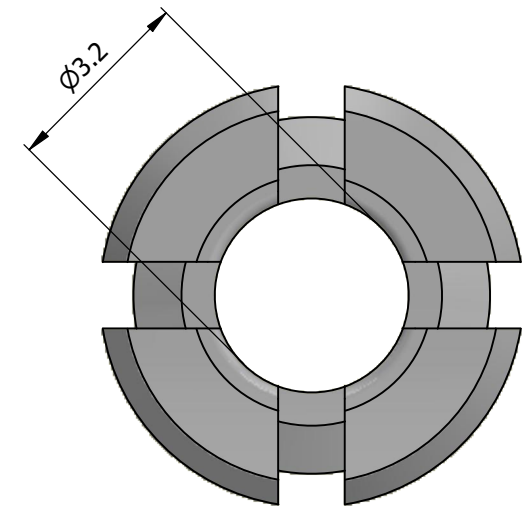

All dimensions are in millimeters (mm)

All additional information are documented on the datasheet (See below link or QR Code)
www.lemo.com/pdf/FGG.0B.732.DN.pdf

	Datasheet Collet for cable ø2.3 - ø3.2 Series 0B		Drawn 30.10.1998 OVU/JCHU
			Checked 26.01.2026 OBAR
			Modified 05 26.01.2026/JMIG
			DO NOT SCALE DRAWING
 LEMO SA Chemin des Champs-Courbes 28 1024 Ecublens - SWITZERLAND		Tel. (+41) 21 695 16 00 email : info@lemo.com www.lemo.com	CD
			FGG.0B.732.DN