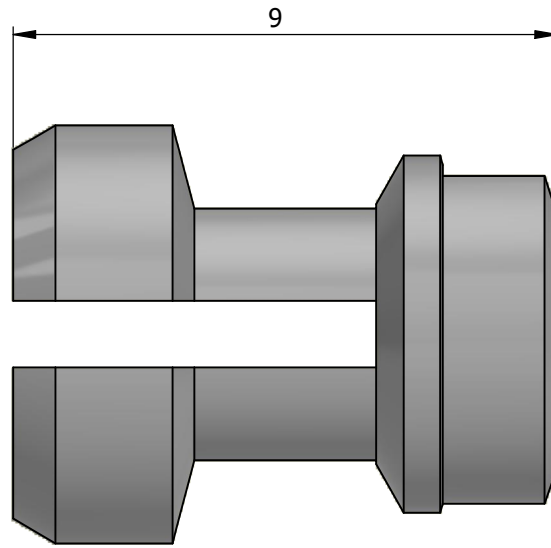

All dimensions are in millimeters (mm)

All additional information are documented on the datasheet (See below link or QR Code)
www.lemo.com/pdf/FGG.0B.732.DN.pdf

	Datasheet Collet for cable ø2.3 - ø3.2 Series 0B		Drawn 30.10.1998 OVU/JCHU
			Checked 26.01.2026 OBAR
			Modified 05 26.01.2026/JMIG
			DO NOT SCALE DRAWING
 LEMO SA Chemin des Champs-Courbes 28 1024 Ecublens - SWITZERLAND		Tel. (+41) 21 695 16 00 email : info@lemo.com www.lemo.com	CD
			FGG.0B.732.DN