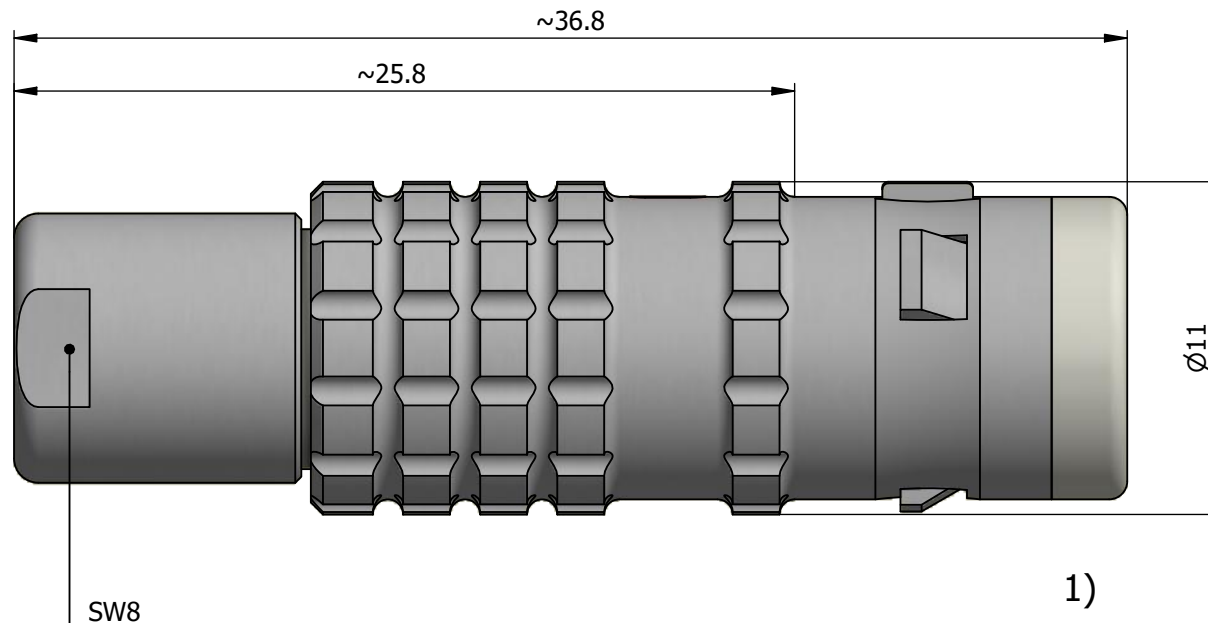

All dimensions are in millimeters (mm)

Alignment Key  
Front View

Insert Configuration  
Rear View

**Note:**

1) This picture is generic and for illustrative purposes only, and may show different keying, materials, colour, finish, and contact configuration. Minor shape or feature variations to actual item may be present.

All additional information are documented on the datasheet (See below link or QR Code)  
[www.lemo.com/pdf/FGG.0K.304.CLAC20.pdf](http://www.lemo.com/pdf/FGG.0K.304.CLAC20.pdf)

Model	Alignment Key	Series	Insert Config.	Housing	Insulator	Contact	Collet Type	Cable Ø	Variant
FGG	.0K	.304	.CLAC20						