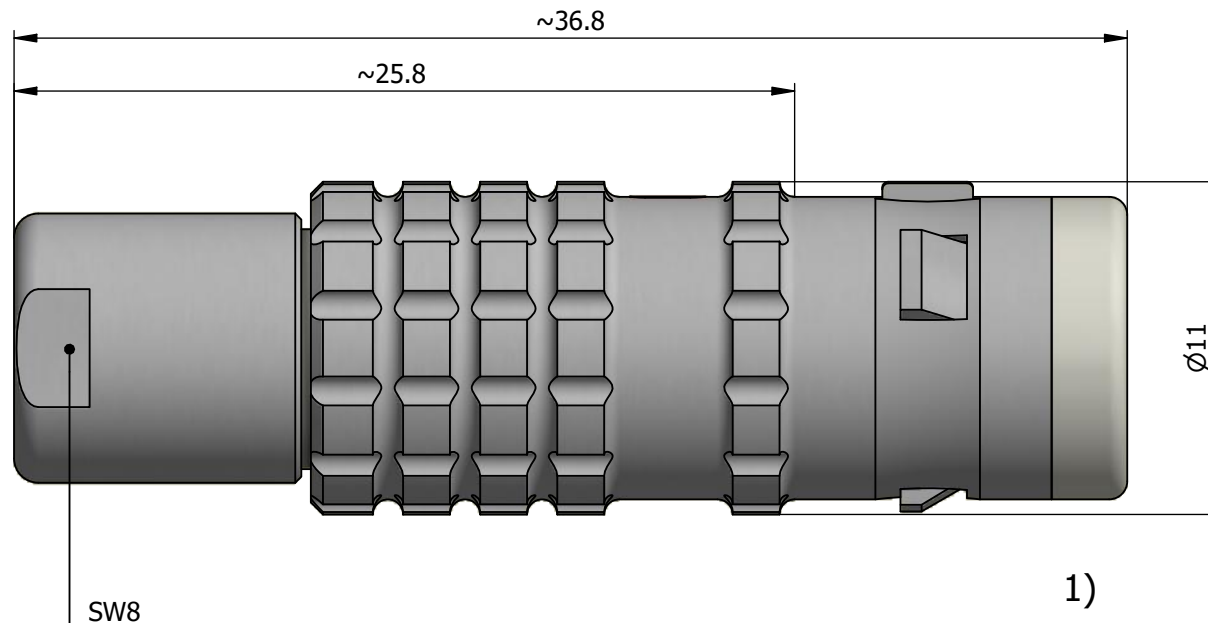

All dimensions are in millimeters (mm)

Alignment Key
Front View

Insert Configuration
Rear View

Note:

1) This picture is generic and for illustrative purposes only, and may show different keying, materials, colour, finish, and contact configuration. Minor shape or feature variations to actual item may be present.

All additional information are documented on the datasheet (See below link or QR Code)
www.lemo.com/pdf/FGG.0K.304.CLAC25.pdf

Model	Alignment Key	Series	Insert Config.	Housing	Insulator	Contact	Collet Type	Cable Ø	Variant
FGG	.0K	.304	.CLAC25						