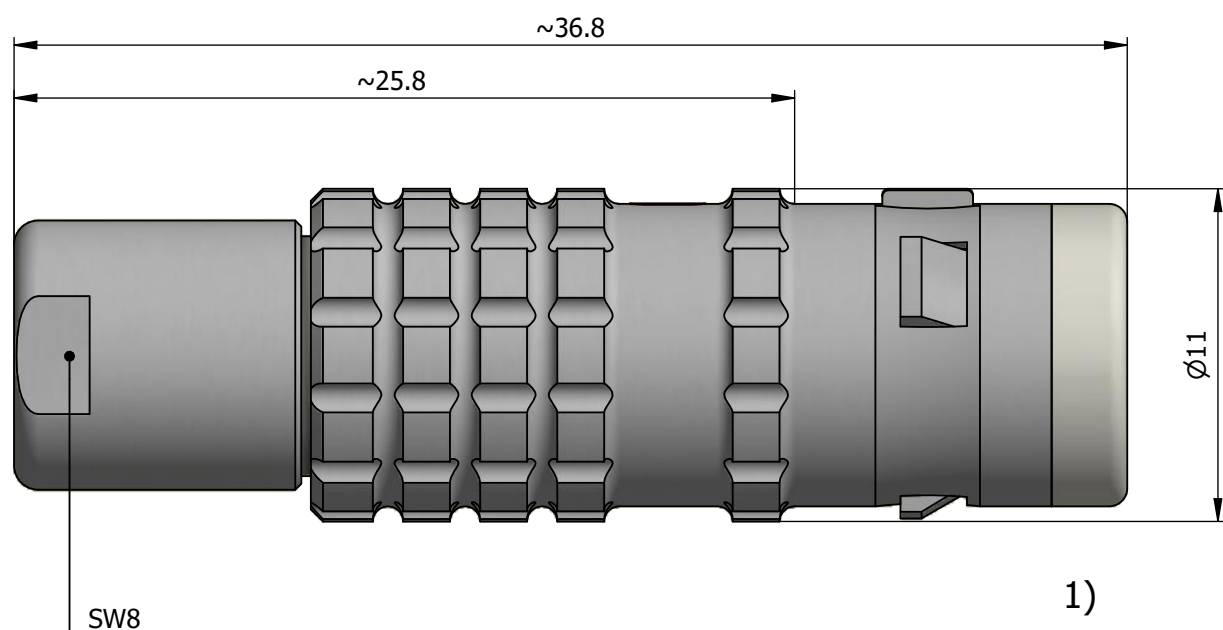

All dimensions are in millimeters (mm)

Alignment Key
Front View

Insert Configuration
Rear View

Note:

1) This picture is generic and for illustrative purposes only, and may show different keying, materials, colour, finish, and contact configuration. Minor shape or feature variations to actual item may be present.

All additional information are documented on the datasheet (See below link or QR Code)
www.lemo.com/pdf/FGG.0K.305.CYBC30.pdf

Model	Alignment Key	Series	Insert Config.	Housing	Insulator	Contact	Collet Type	Cable Ø	Variant
FGG	.0K	.305	.CYBC30						

<p>Datasheet</p>	<p>Straight plug, cable collet</p> <p>Series 0K</p>		<p>Drawn</p> <p>12.04.2022</p> <p>MARI / MARI</p>
	<p>LEMO SA Chemin des Champs-Courbes 28 1024 Ecublens - SWITZERLAND</p>		<p>Checked</p> <p>12.04.2022</p> <p>OBAR</p>
	<p>Tel. (+41 21) 695 16 00 email : info@lemo.com www.lemo.com</p>		<p>Modified</p> <p>00</p> <p>12.04.2022 / MARI</p>
	<p>CD</p>		<p>DO NOT SCALE DRAWING</p>