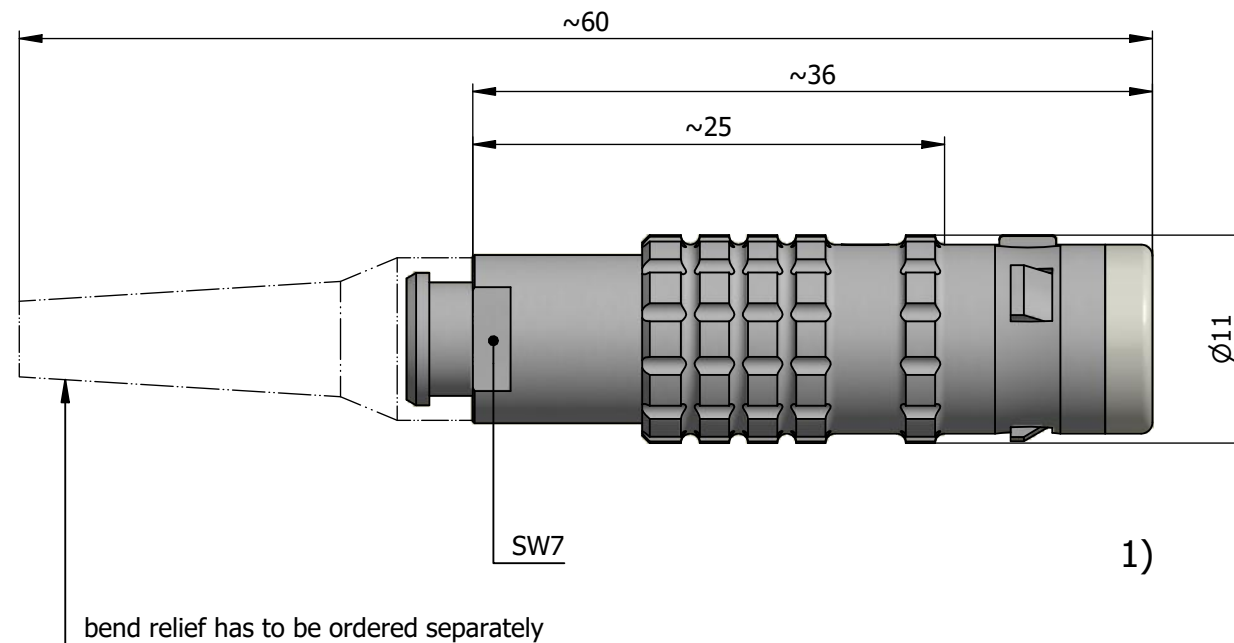

All dimensions are in millimeters (mm)

Alignment Key
Front View

Insert Configuration
Rear View

Note:

1) This picture is generic and for illustrative purposes only, and may show different keying, materials, colour, finish, and contact configuration. Minor shape or feature variations to actual item may be present.

All additional information are documented on the datasheet (See below link or QR Code)
www.lemo.com/pdf/FGG.0K.305.CYCC35Z.pdf

Model	Alignment Key	Series	Insert Config.	Housing	Insulator	Contact	Collet Type	Cable Ø	Variant
FGG	.OK	.305	.CYCC	35Z					