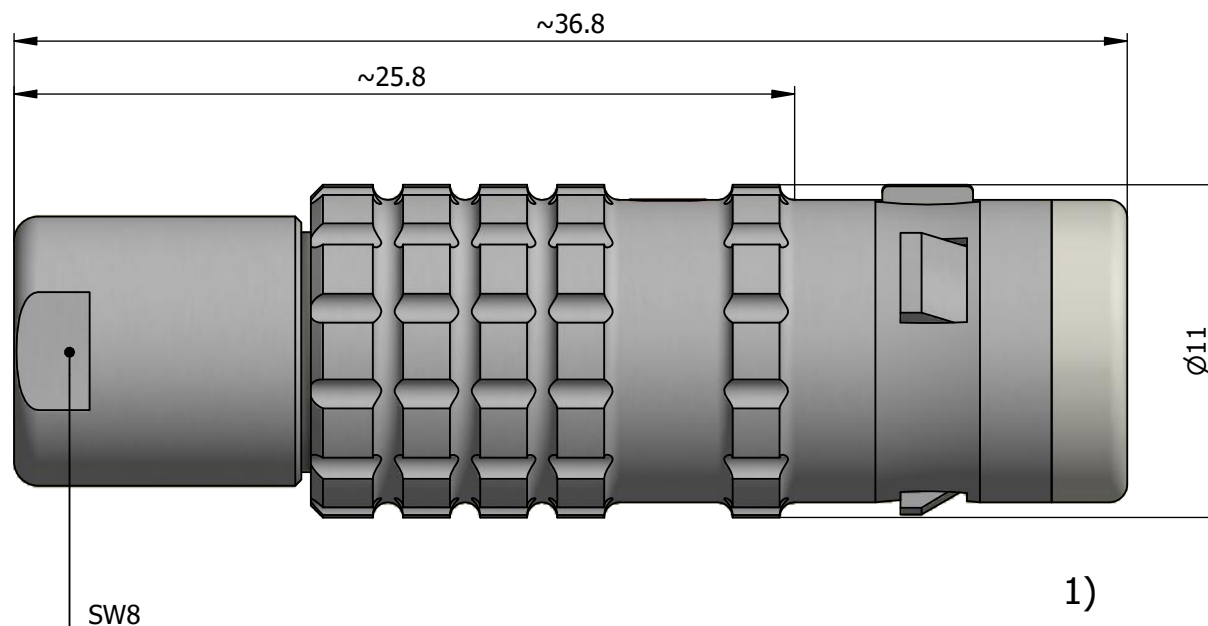

All dimensions are in millimeters (mm)

Alignment Key  
Front View

Insert Configuration  
Rear View

**Note:**

1) This picture is generic and for illustrative purposes only, and may show different keying, materials, colour, finish, and contact configuration. Minor shape or feature variations to actual item may be present.

All additional information are documented on the datasheet (See below link or QR Code)  
[www.lemo.com/pdf/FGG.0K.307.CLAC40.pdf](http://www.lemo.com/pdf/FGG.0K.307.CLAC40.pdf)

Model	Alignment Key	Series	Insert Config.	Housing	Insulator	Contact	Collet Type	Cable Ø	Variant
FGG	.0K	.307	.CLAC40						