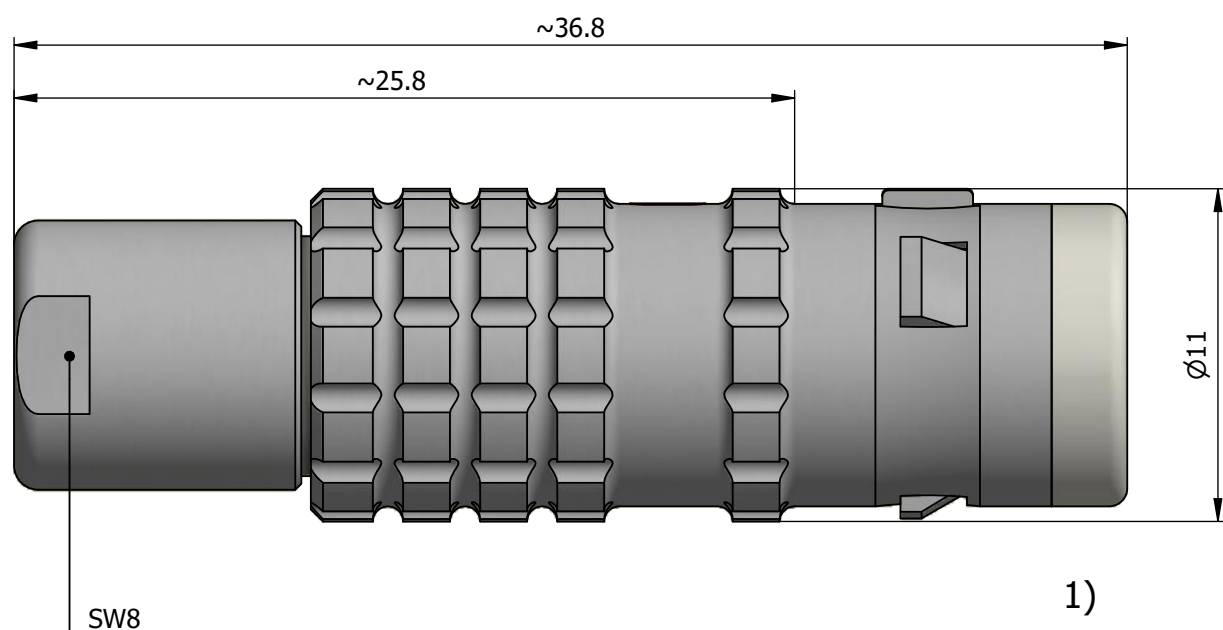

All dimensions are in millimeters (mm)

Alignment Key
Front View

Insert Configuration
Rear View

Note:

1) This picture is generic and for illustrative purposes only, and may show different keying, materials, colour, finish, and contact configuration. Minor shape or feature variations to actual item may be present.

All additional information are documented on the datasheet (See below link or QR Code)
www.lemo.com/pdf/FGG.0K.307.CLAC45.pdf

Model	Alignment Key	Series	Insert Config.	Housing	Insulator	Contact	Collet Type	Cable Ø	Variant
FGG	.0K	.307	.CLAC45						