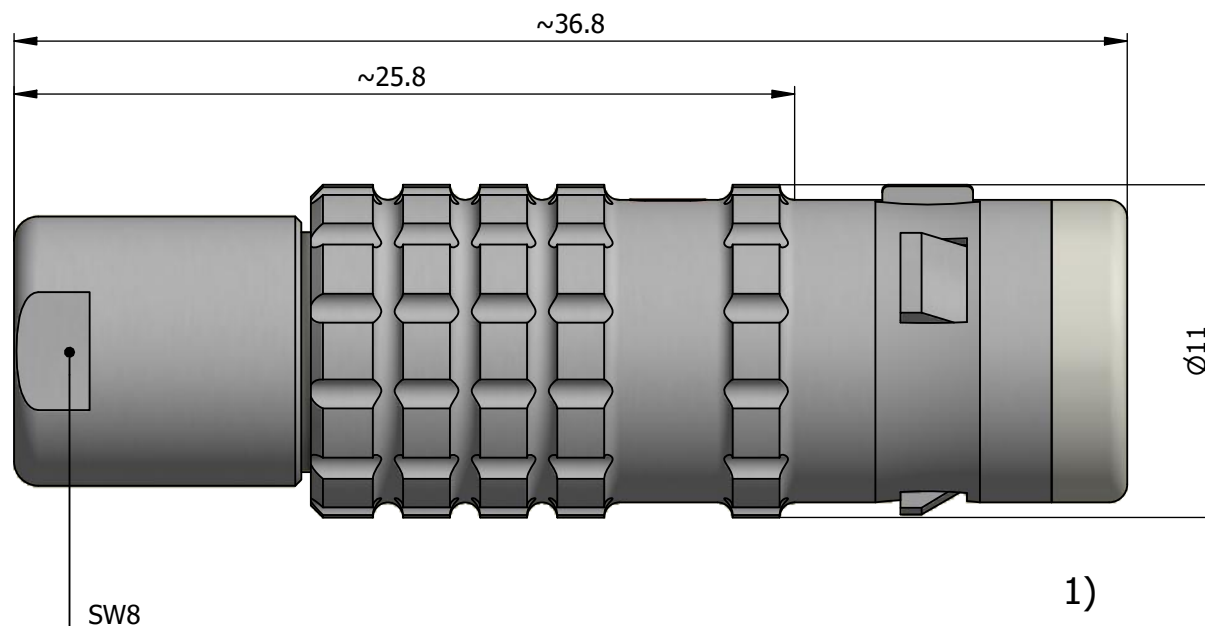

All dimensions are in millimeters (mm)

Alignment Key
Front View

Insert Configuration
Rear View

Note:

1) This picture is generic and for illustrative purposes only, and may show different keying, materials, colour, finish, and contact configuration. Minor shape or feature variations to actual item may be present.

All additional information are documented on the datasheet (See below link or QR Code)
www.lemo.com/pdf/FGG.0K.309.CLAC50.pdf

Model	Alignment Key	Series	Insert Config.	Housing	Insulator	Contact	Collet Type	Cable Ø	Variant
FGG	.0K	.309	.CLAC50						