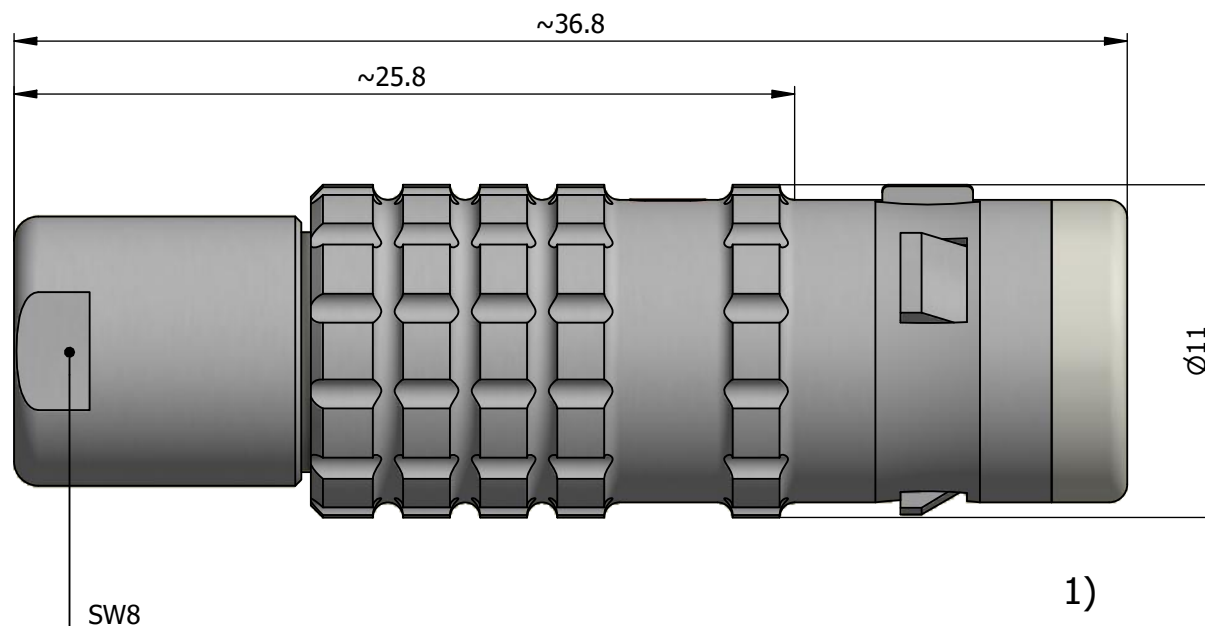

All dimensions are in millimeters (mm)

Alignment Key
Front View

Insert Configuration
Rear View

Note:

1) This picture is generic and for illustrative purposes only, and may show different keying, materials, colour, finish, and contact configuration. Minor shape or feature variations to actual item may be present.

All additional information are documented on the datasheet (See below link or QR Code)
www.lemo.com/pdf/FGG.0K.309.KLAC50.pdf

| | | | | | | | | | |
|-------|---------------|--------|----------------|---------|-----------|---------|-------------|---------|---------|
| Model | Alignment Key | Series | Insert Config. | Housing | Insulator | Contact | Collet Type | Cable Ø | Variant |
| FGG | .0K | .309 | .KLAC50 | | | | | | |