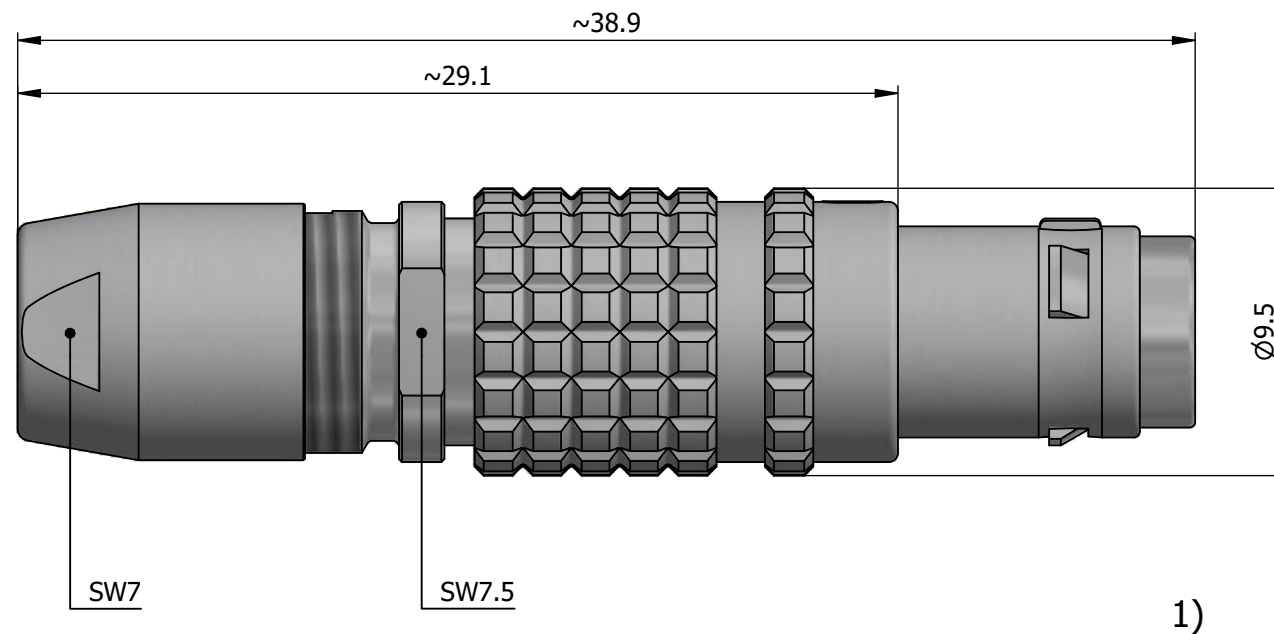

All dimensions are in millimeters (mm)

Alignment Key  
Front View

Insert Configuration  
Rear View

**Note:**

1) This picture is generic and for illustrative purposes only, and may show different keying, materials, colour, finish, and contact configuration. Minor shape or feature variations to actual item may be present.

All additional information are documented on the datasheet (See below link or QR Code)  
[www.lemo.com/pdf/FGG.0T.303.CLAC30.pdf](http://www.lemo.com/pdf/FGG.0T.303.CLAC30.pdf)

Model	Alignment Key	Series	Insert Config.	Housing	Insulator	Contact	Collet Type	Cable Ø	Variant
FGG	.0T	.303	.CLAC30						

Datasheet

**Straight plug, cable collet**

Series 0T

**LEMO**  
 LEMO SA  
 Chemin des Champs-Courbes 28  
 1024 Ecublens - SWITZERLAND

Tel. (+41 21) 695 16 00  
 email : info@lemo.com  
 www.lemo.com

CD

Drawn	08.02.2022	MARI / MARI
Checked	08.02.2022	OBAR
Modified	00	08.02.2022 / MARI
DO NOT SCALE DRAWING		