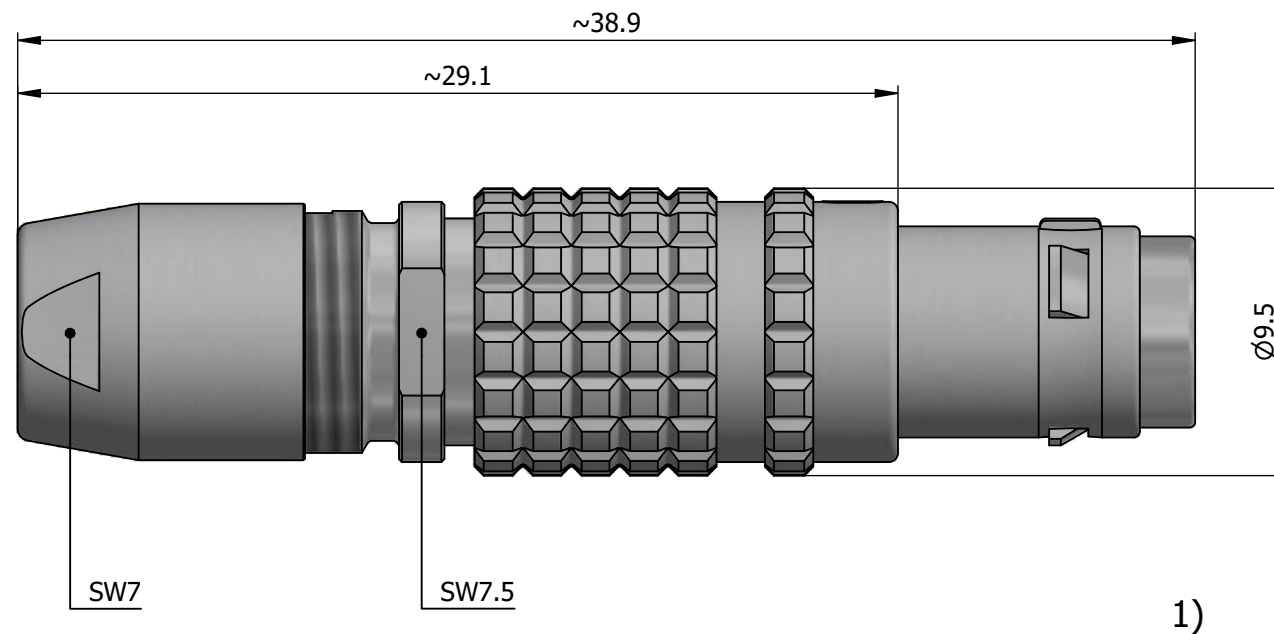

All dimensions are in millimeters (mm)

Alignment Key  
Front View

Insert Configuration  
Rear View

**Note:**

1) This picture is generic and for illustrative purposes only, and may show different keying, materials, colour, finish, and contact configuration. Minor shape or feature variations to actual item may be present.

All additional information are documented on the datasheet (See below link or QR Code)  
[www.lemo.com/pdf/FGG.0T.303.CYCC30.pdf](http://www.lemo.com/pdf/FGG.0T.303.CYCC30.pdf)

Model	Alignment Key	Series	Insert Config.	Housing	Insulator	Contact	Collet Type	Cable Ø	Variant
FGG	.0T	.303	.CYCC30						

Datasheet

**Straight plug, cable collet**  
Series 0T

**LEMO**  
LEMO SA  
Chemin des Champs-Courbes 28  
1024 Ecublens - SWITZERLAND

Tel. (+41 21) 695 16 00  
email : info@lemo.com  
www.lemo.com

CD

Drawn	08.02.2022	MARI / MARI
Checked	08.02.2022	OBAR
Modified	00	08.02.2022 / MARI
DO NOT SCALE DRAWING		