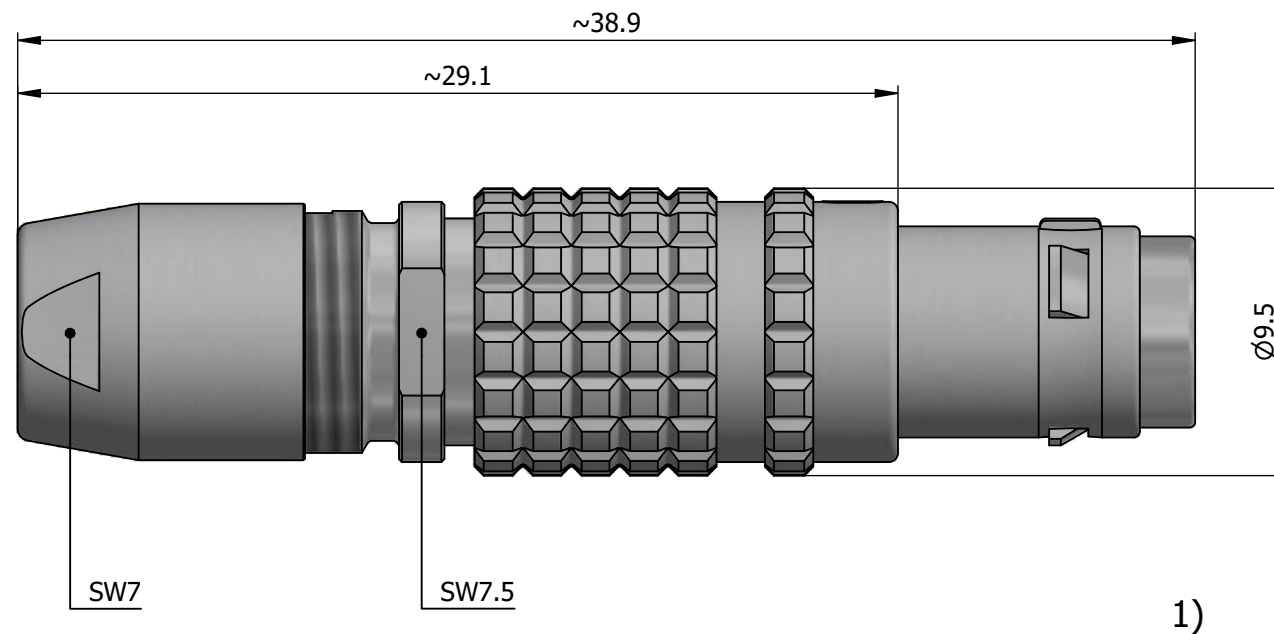

All dimensions are in millimeters (mm)

Alignment Key
Front View

Insert Configuration
Rear View

Note:

1) This picture is generic and for illustrative purposes only, and may show different keying, materials, colour, finish, and contact configuration. Minor shape or feature variations to actual item may be present.

All additional information are documented on the datasheet (See below link or QR Code)
www.lemo.com/pdf/FGG.0T.303.KLAC35.pdf

Model	Alignment Key	Series	Insert Config.	Housing	Insulator	Contact	Collet Type	Cable Ø	Variant
FGG	.0T	.303	.KLAC35						