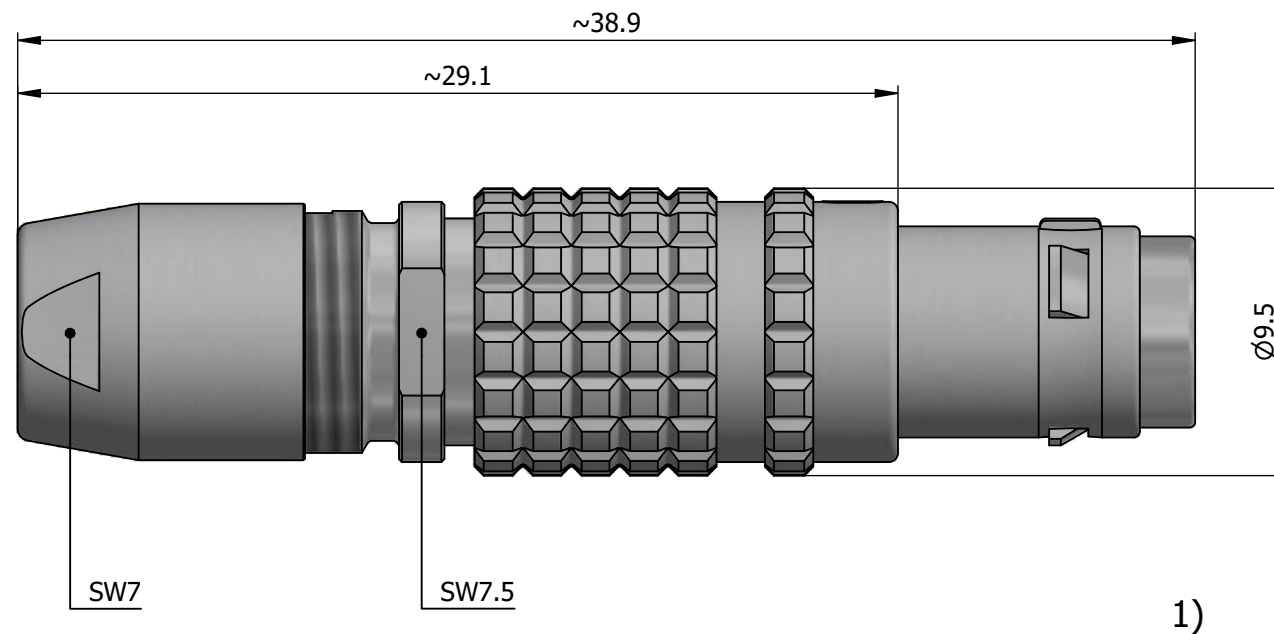

All dimensions are in millimeters (mm)

Alignment Key  
Front View

Insert Configuration  
Rear View

**Note:**

1) This picture is generic and for illustrative purposes only, and may show different keying, materials, colour, finish, and contact configuration. Minor shape or feature variations to actual item may be present.

All additional information are documented on the datasheet (See below link or QR Code)  
[www.lemo.com/pdf/FGG.0T.305.CLAC50.pdf](http://www.lemo.com/pdf/FGG.0T.305.CLAC50.pdf)

Model	Alignment Key	Series	Insert Config.	Housing	Insulator	Contact	Collet Type	Cable Ø	Variant
FGG	.0T	.305	.CLAC50						

Datasheet

**Straight plug, cable collet**

Series 0T

**LEMO**  
 LEMO SA  
 Chemin des Champs-Courbes 28  
 1024 Ecublens - SWITZERLAND

Tel. (+41 21) 695 16 00  
 email : info@lemo.com  
 www.lemo.com

CD

Drawn	08.02.2022	MARI / MARI
Checked	08.02.2022	OBAR
Modified	00	08.02.2022 / MARI
DO NOT SCALE DRAWING		