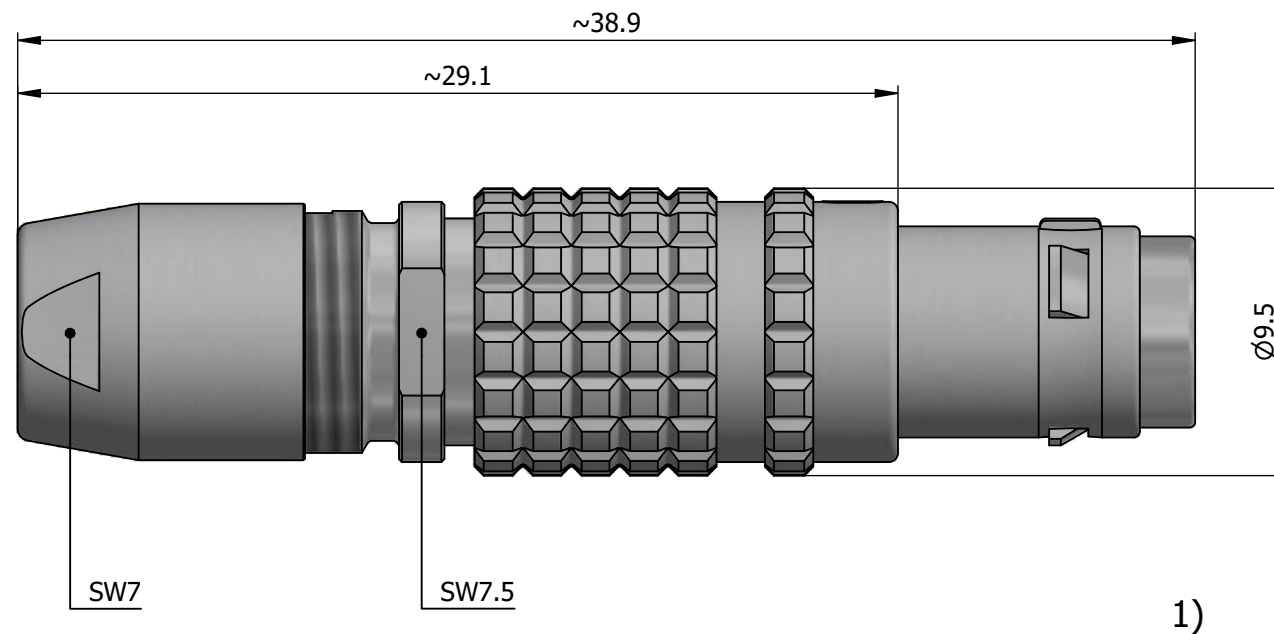

All dimensions are in millimeters (mm)

Alignment Key
Front View

Insert Configuration
Rear View

Note:

1) This picture is generic and for illustrative purposes only, and may show different keying, materials, colour, finish, and contact configuration. Minor shape or feature variations to actual item may be present.

All additional information are documented on the datasheet (See below link or QR Code)
www.lemo.com/pdf/FGG.0T.305.CYCC45.pdf

Model	Alignment Key	Series	Insert Config.	Housing	Insulator	Contact	Collet Type	Cable Ø	Variant
FGG	.0T	.305	.CYCC45						

<p>Datasheet</p>	<p>Straight plug, cable collet</p> <p>Series 0T</p>		<p>Drawn 08.02.2022 MARI / MARI</p>
	<p>LEMO</p> <p>LEMO SA Chemin des Champs-Courbes 28 1024 Ecublens - SWITZERLAND</p>		<p>Checked 08.02.2022 OBAR</p>
	<p>Tel. (+41 21) 695 16 00 email : info@lemo.com www.lemo.com</p>		<p>Modified 00 08.02.2022 / MARI</p>
	<p>CD</p>		<p>DO NOT SCALE DRAWING</p>
<p>FGG.0T.305.CYCC45</p>			