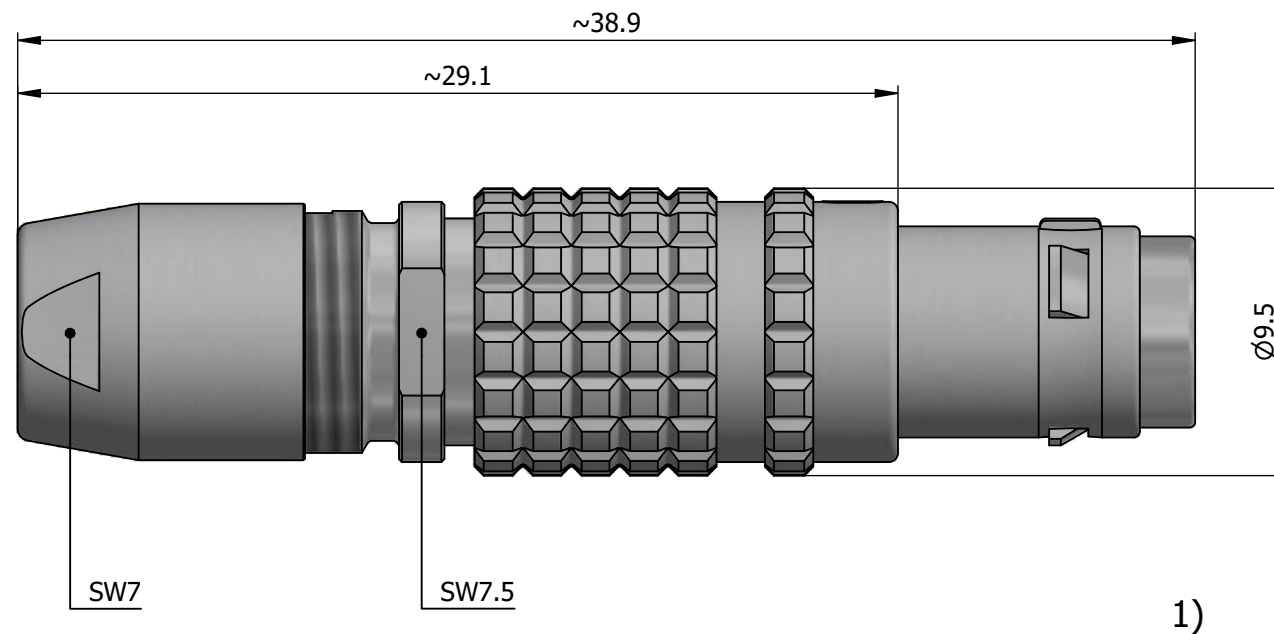

All dimensions are in millimeters (mm)

Alignment Key
Front View

Insert Configuration
Rear View

Note:

1) This picture is generic and for illustrative purposes only, and may show different keying, materials, colour, finish, and contact configuration. Minor shape or feature variations to actual item may be present.

All additional information are documented on the datasheet (See below link or QR Code)
www.lemo.com/pdf/FGG.0T.305.KLAC20.pdf

Model	Alignment Key	Series	Insert Config.	Housing	Insulator	Contact	Collet Type	Cable Ø	Variant
FGG	.0T	.305	.KLAC20						