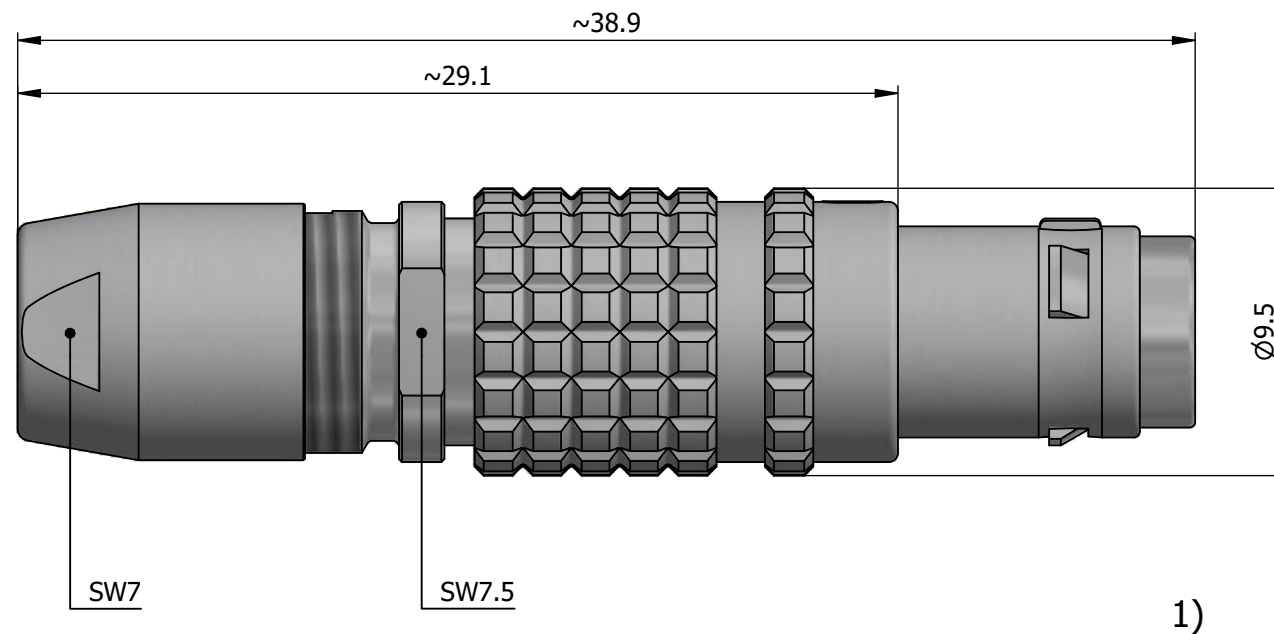

All dimensions are in millimeters (mm)

Alignment Key  
Front View

Insert Configuration  
Rear View

**Note:**

1) This picture is generic and for illustrative purposes only, and may show different keying, materials, colour, finish, and contact configuration. Minor shape or feature variations to actual item may be present.

All additional information are documented on the datasheet (See below link or QR Code)  
[www.lemo.com/pdf/FGG.0T.305.KLAC40.pdf](http://www.lemo.com/pdf/FGG.0T.305.KLAC40.pdf)

Model	Alignment Key	Series	Insert Config.	Housing	Insulator	Contact	Collet Type	Cable Ø	Variant
FGG	.0T	.305	.KLAC40						

Datasheet

**Straight plug, cable collet**

Series 0T

**LEMO**  
 LEMO SA  
 Chemin des Champs-Courbes 28  
 1024 Ecublens - SWITZERLAND

Tel. (+41 21) 695 16 00  
 email : info@lemo.com  
 www.lemo.com

CD

Drawn	08.02.2022	MARI / MARI
Checked	08.02.2022	OBAR
Modified	00	08.02.2022 / MARI
DO NOT SCALE DRAWING		