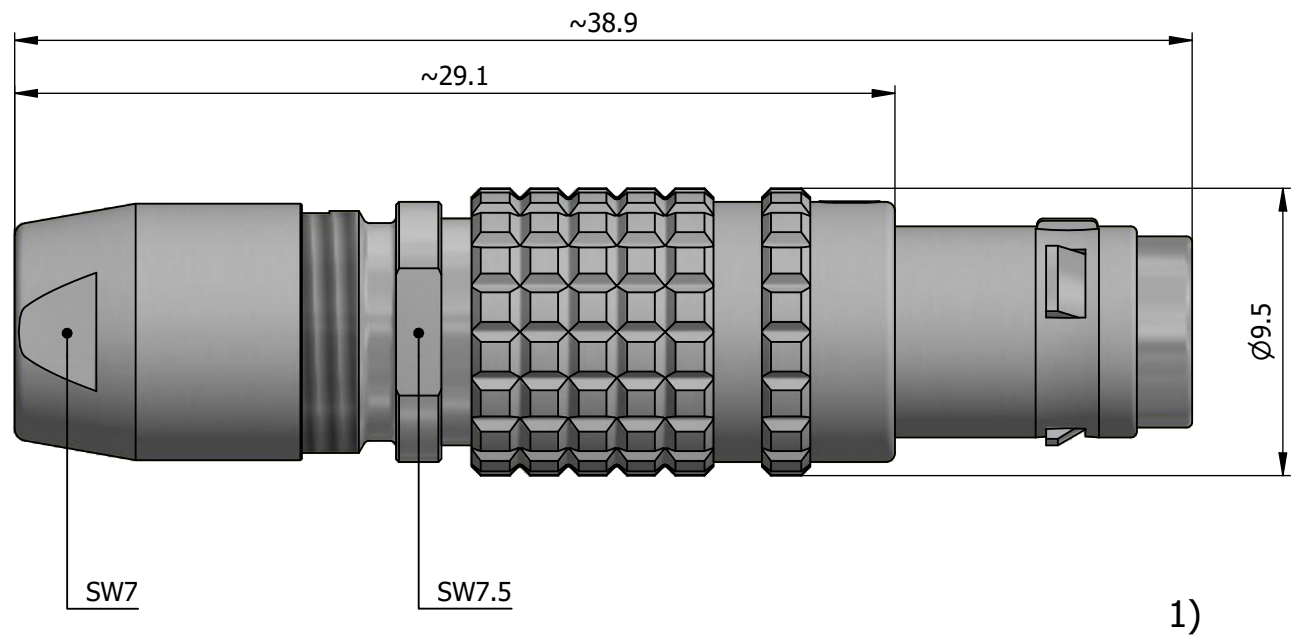

All dimensions are in millimeters (mm)

Alignment Key  
Front View

Insert Configuration  
Rear View

**Note:**

1) This picture is generic and for illustrative purposes only, and may show different keying, materials, colour, finish, and contact configuration. Minor shape or feature variations to actual item may be present.

All additional information are documented on the datasheet (See below link or QR Code)  
[www.lemo.com/pdf/FGG.0T.306.CLAC10.pdf](http://www.lemo.com/pdf/FGG.0T.306.CLAC10.pdf)

Model	Alignment Key	Series	Insert Config.	Housing	Insulator	Contact	Collet Type	Cable Ø	Variant
FGG.0T.306.CLAC10									

Datasheet

**Straight plug, cable collet**

Series 0T

LEMO SA  
 Chemin des Champs-Courbes 28  
 1024 Ecublens - SWITZERLAND

Tel. (+41 21) 695 16 00  
 email : info@lemo.com  
 www.lemo.com

CD

Drawn	08.02.2022	MARI / MARI
Checked	08.02.2022	OBAR
Modified	00	08.02.2022 / MARI
DO NOT SCALE DRAWING		